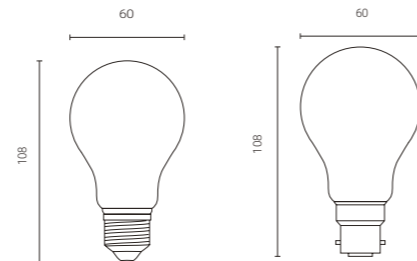

* This is a manufacturer's extended warranty that requires registration. Please register at 4liteuk.com/warranty