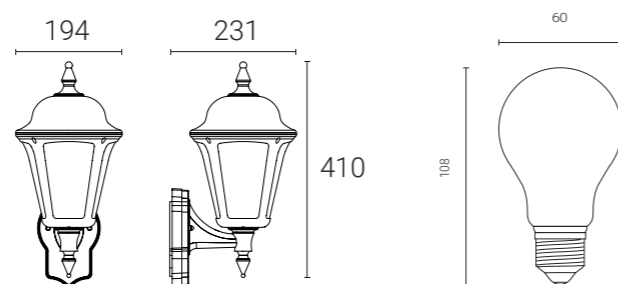

* This is an manufacturer's extended warranty that requires registration. Please register at 4liteuk.com/warranty