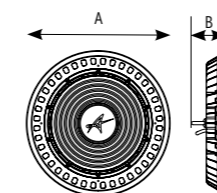

* This is an manufacturer's extended warranty that requires registration. Please register at 4liteuk.com/warranty