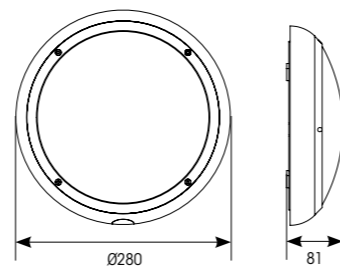

SKU Code	Description	Wattage	Lumens	CCT	Input	Hertz
122GG	LED Mini Bulkhead White	9W	800	4000K	220-240V	50-60Hz
397GR	Mini Louvered Eyelid Accessory White					
564GR	Mini Eyelid Accessory White					

\* This is an manufacturer's extended warranty that requires registration. Please register at [4liteuk.com/warranty](http://4liteuk.com/warranty)