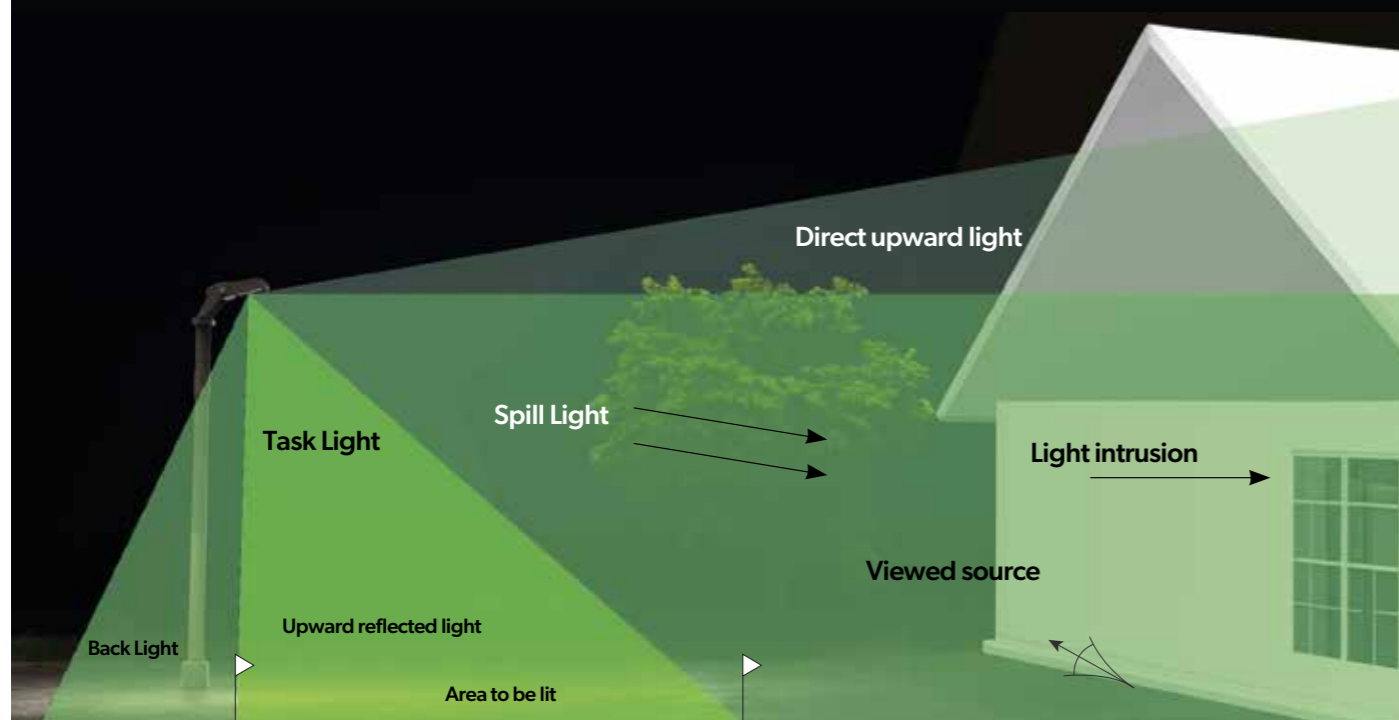

### A quick guide

Suitable for a wide range of applications, asymmetrical and symmetrical floodlights are ideal for residential and industrial sites as well as sports grounds and car parks.

Built to withstand the elements, all products in the range have a minimum IP65 rating and for added control over PIR options are available across the range.