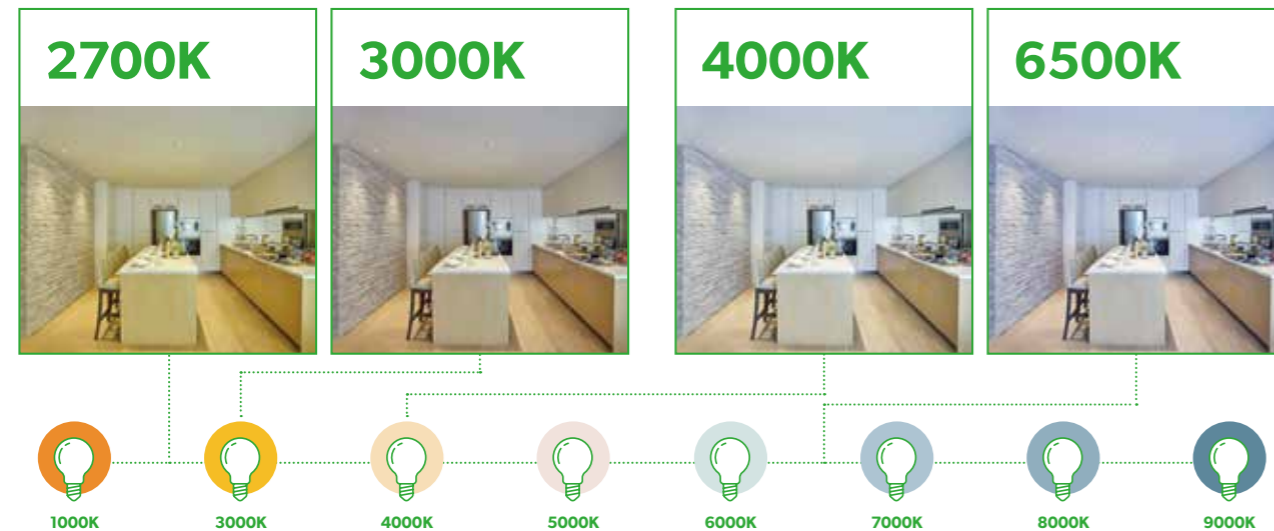

- 2700K - Extra Warm White
- 3000K - Warm White
- 3500K - White
- 4000K - Cool White
- 6000K - Daylight

So what light appearance and ambience do these different light temperatures create and which colour temperature is the right one for you?
2000K - 3000K creates a warm white light, helping to establish a calm, cosy, inviting ambience within a room.

These colour temperatures are best applied to rooms such as living rooms, bedrooms, bathrooms, decorative outdoor lighting or even restaurant and commercial ambient lighting.

3100K - 4500K creates a cool white lighting that is bright and vibrant. Although this lighting probably wouldn't suit a lounge area or kitchen, it works excellently in areas of low natural light, such as basements, garages and work environments.

4600K - 6500K creates lighting that is very similar to daylight. It's invigorating, crisp lighting is perfect when used in display areas, car showrooms, retail units and for task lighting.

So there you have it, a brief explanation of what colour temperature is, the scale of colour temperature, and where those colour temperatures are best applied.

It can be tricky to decide what is best for your installation, but the skilled 4lite technical sales and lighting design teams, are on hand to guide you through choosing the perfect white tone for your room.