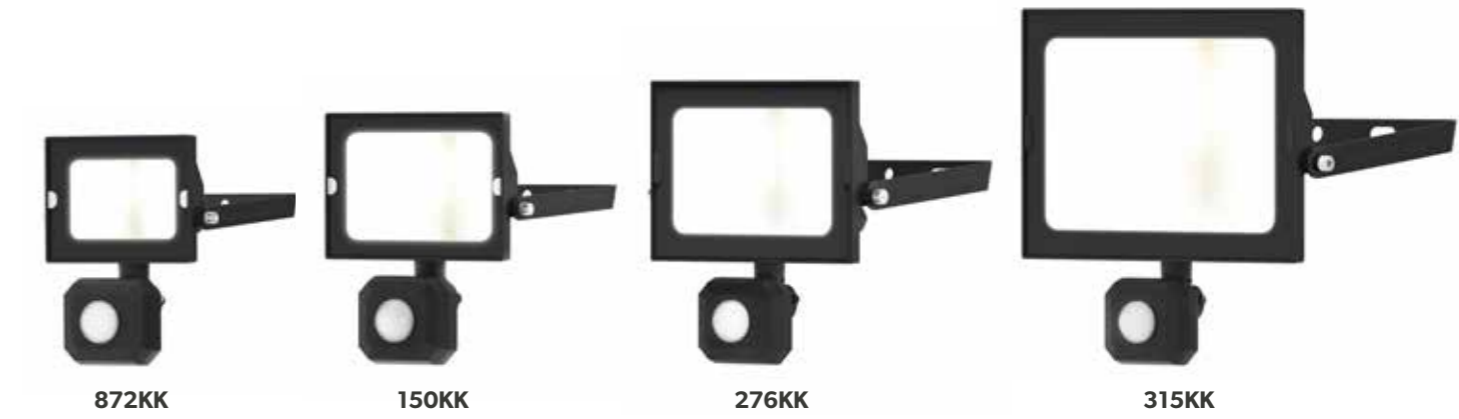

LED Floodlight

Suitable for use in: Garden Security Lighting

LED Floodlight PIR

Suitable for use in: Garden Security Lighting

Features Compliance Specification

- Compact IP65 rated floodlight for external applications.
- PIR option available (IP44 only), perfect for security lighting.
- Pre-wired with 1m cable.
- Aluminium body ensures durability.
- Bracket design allows installation without removing mounting bracket.
- LED lifetime L70 30,000 hours.

SKU Code	Description	Wattage	Lumens	CCT	Input	Hertz	A	B	C
925KK	LED Floodlight	10W	850	4000K	220-240V	50-60Hz	67mm	92mm	27mm
855KK	LED Floodlight	20W	1700	4000K	220-240V	50-60Hz	77mm	112mm	28mm
817KK	LED Floodlight	30W	2550	4000K	220-240V	50-60Hz	97mm	137mm	28mm
579KK	LED Floodlight	50W	4250	4000K	220-240V	50-60Hz	134mm	189mm	28mm

* This is an manufacturer's extended warranty that requires registration. Please register at 4liteuk.com/warranty