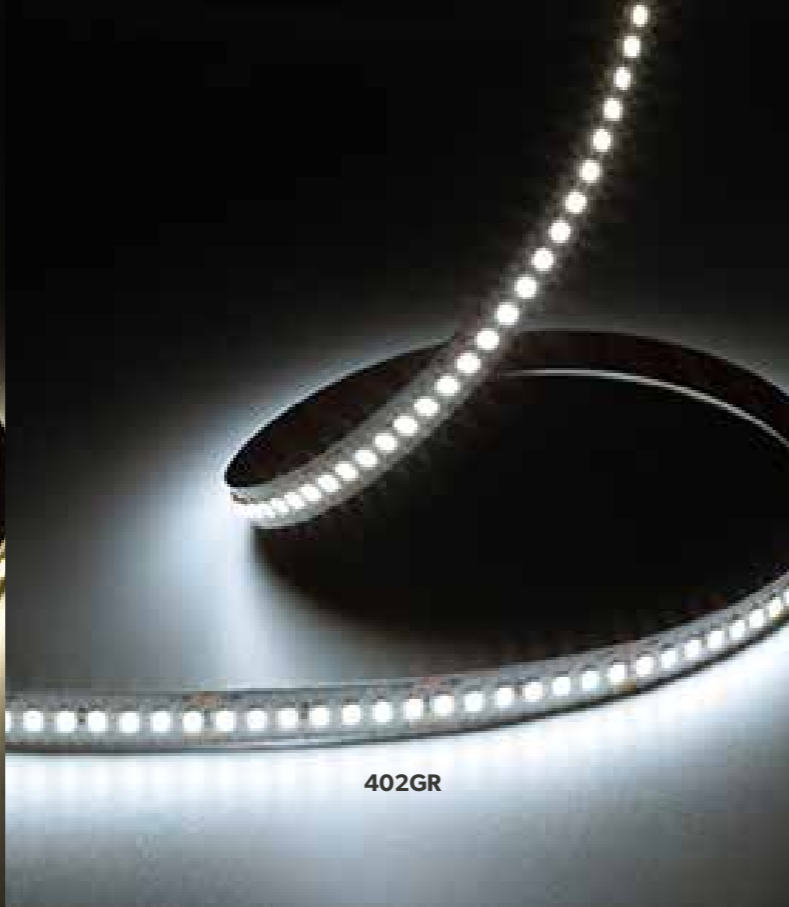

402GR

LED Strip 10m Warm White/Cool White/Daylight

Suitable Residential
for use in: Commercial

Features Compliance Specification

- 168 LED's per metre provides uniform output.
- Low power consumption and light output for perfect ambient lighting.
- Warm white ideal for bedrooms and living room where you want soft lighting.
- Fast fit plug and play connections remove the need for time consuming soldering of joints.
- Self-adhesive 3M tape for easy reliable installation.
- LED lifespan L70 at 36,000 hours.

SKU Code	Description	Wattage	CCT	Input	Hertz	Length
513GR	LED Strip White Warm White 10m	14.4W/m	3000K	220/240V	50-60Hz	10m
182GR	LED Strip White Cool White 10m	14.4W/m	4000K	220/240V	50-60Hz	10m
402GR	LED Strip White Daylight 10m	14.4W/m	6500K	220/240V	50-60Hz	10m

* This is an manufacturer's extended warranty that requires registration. Please register at 4liteuk.com/warranty

LED Strip 10m RGB and Cool White

Suitable Residential
for use in: Commercial

Features Compliance Specification

- 168 LED's per metre provides uniform output.
- Warm white ideal for bedrooms and living room where you want soft lighting.
- Fast fit plug and play connections remove the need for time consuming soldering of joints.
- Self-adhesive 3M tape for easy reliable installation.
- LED lifespan L70 at 36,000 hours.

SKU Code	Description	Wattage	CCT	Input	Hertz	Length
835GR	LED Strip RGB 10m	9.6W/m	RGB + 4000K	220/240V	50-60Hz	10m
219GG	LED Strip RGB 10m	9.6W/m	RGB + 4000K	220/240V	50-60Hz	10m
920GG	LED Strip RGB 10m	9.6W/m	RGB + 4000K	220/240V	50-60Hz	10m

* This is an manufacturer's extended warranty that requires registration. Please register at 4liteuk.com/warranty