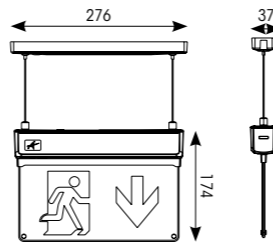

- Ultra slim suspended LED emergency exit sign.
- Viewing distance - 24 metres
- LiFePO4 Lithium battery provides improved energy consumption, product reliability and lifetime.
- Supplied with all legend options - arrow down, arrow up and arrow left/right.
- Self-test emergency as standard.
- Easy to install with 4 metal screws in each corner.
- Non-maintained.
- LED lifespan L70 50,000 hrs.