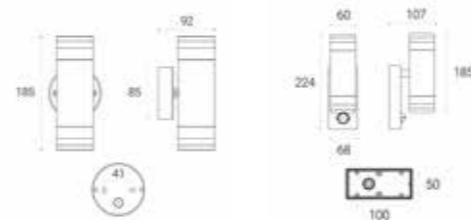

MARINUS RANGE

Compatible with **Smart LED** GU10 Warm White and Colours Bulb
Product Code: 4L1/8043
Connected by **WIZ**

Marinus Bi-Directional Wall Light
Stainless Steel
Single and Twin Pack

Suitable
for use in:

- Entrances
- Doorways
- Porches
- Garden areas

Features Compliance Specification

- Made with corrosion proof marine grade stainless steel (316L) which offers greater protection from harsh environments and outdoor elements. Salt spray tested for 96 hours making it perfect for coastal locations.
- Adjustable PIR Security Sensors - Built in PIR sensor detects outside movement and triggers the light to switch on for added home security. Perfect for use in doorways or gardens. Variable motion detection from 1 to 7 metres and time duration of 10 seconds to 5 minutes.
- IP44 - Making it suitable for outdoor use where it may get sprayed with water
- Compatible with Smart GU10 Bulbs - Upgrade your lights to be smart and control them via the WIZ App. With 16million colours, 64,000 shades of white and dynamic light modes you can create the perfect outdoor atmosphere.
- Contemporary Design - Sleek and stylish glass halo edging provides an atmospheric lighting design affect in the illuminated area.
- Co-ordinating single directional and spike lights available in the Marinus Range.

SKU Code	Description	Wattage	Input	Hertz
250RR	Bi-Directional Wall Light with PIR - Stainless Steel	14W (max)	220-240V	50-60Hz
462RR	Bi-Directional Wall Light - Stainless Steel	14W (max)	220-240V	50-60Hz
312GR	Bi-Directional Wall Light with PIR - Stainless Steel Twin Pack	14W (max)	220-240V	50-60Hz
633GR	Bi-Directional Wall Light - Stainless Steel Twin Pack	14W (max)	220-240V	50-60Hz

* This is an manufacturer's extended warranty that requires registration. Please register at 4liteuk.com/warranty