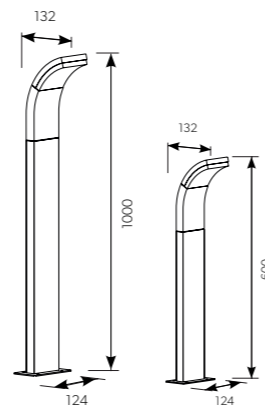

* This is an manufacturer's extended warranty that requires registration. Please register at 4liteuk.com/warranty