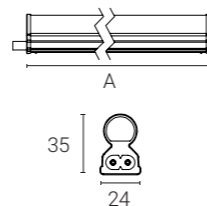

* This is an manufacturer's extended warranty that requires registration. Please register at 4liteuk.com/warranty