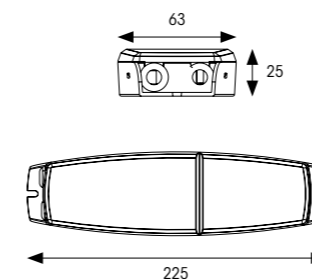

* This is an manufacturer's extended warranty that requires registration. Please register at 4liteuk.com/warranty