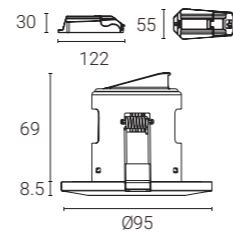

SKU Code	Description	Wattage	Lumens	CCT	Input	Hertz
394GR	LED CCT Selectable Fire Rated Downlight Trade Pack of 6	10W	770	3000/4000/6000K	220-240V	50-60Hz

* This is an manufacturer's extended warranty that requires registration. Please register at 4liteuk.com/warranty