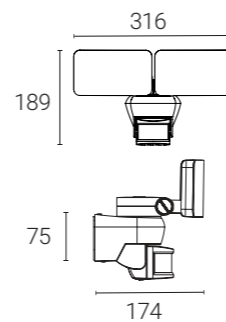

* This is an manufacturer's extended warranty that requires registration. Please register at 4liteuk.com/warranty