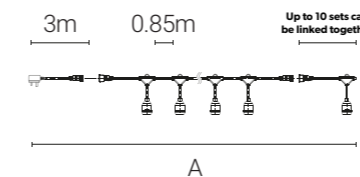

SKU Code	Description	Input	Hertz
895KK	Festoon Lighting E27 Lamp Holders 11.5M	220-240V	50-60Hz
538KK	Festoon Lighting E27 Lamp Holders 20M	220-240V	50-60Hz

\* This is an manufacturer's extended warranty that requires registration. Please register at [4liteuk.com/warranty](http://4liteuk.com/warranty)