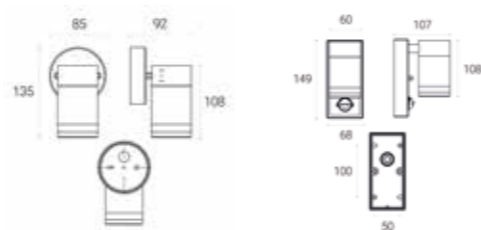

* This is an manufacturer's extended warranty that requires registration. Please register at 4liteuk.com/warranty