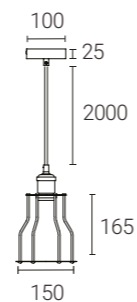

Decorative Bell Cage Pendant
Matt Black

Suitable
for use in:

- Kitchen
- Bedroom
- Dining Room
- Bar
- Hotel
- Restaurant

Features   **Compliance**   **Specification**

- **Decorative bell shaped metal cage pendant in matt black finish.**
- **Fully adjustable 2m fabric cable.**
- **Suitable for use with E27 lamps.**
- **Perfect for use in kitchen areas and living spaces.**

SKU Code	Description
611TV	Cage Pendant - Matt Black

* This is an manufacturer's extended warranty that requires registration. Please register at 4liteuk.com/warranty

961TV

Decorative Bird Cage Pendant
Matt Black

Suitable
for use in:

- Kitchen
- Bedroom
- Dining Room
- Bar
- Hotel
- Restaurant

Features   **Compliance**   **Specification**

- **Decorative bird cage metal pendant in matt black finish.**
- **Fully adjustable 2m fabric cable.**
- **Suitable for use with E27 lamps.**
- **Perfect for use in kitchen areas and living spaces.**

SKU Code	Description
961TV	Cage Pendant - Matt Black

* This is an manufacturer's extended warranty that requires registration. Please register at 4liteuk.com/warranty