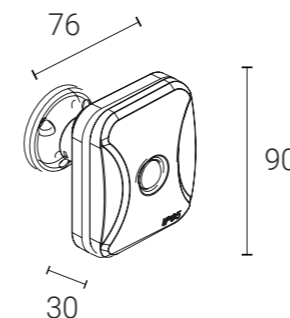

SKU Code	Description
296GC	Wi-Fi Smart Outdoor Sensor

\* This is an manufacturer's extended warranty that requires registration. Please register at [4liteuk.com/warranty](http://4liteuk.com/warranty)

231GR