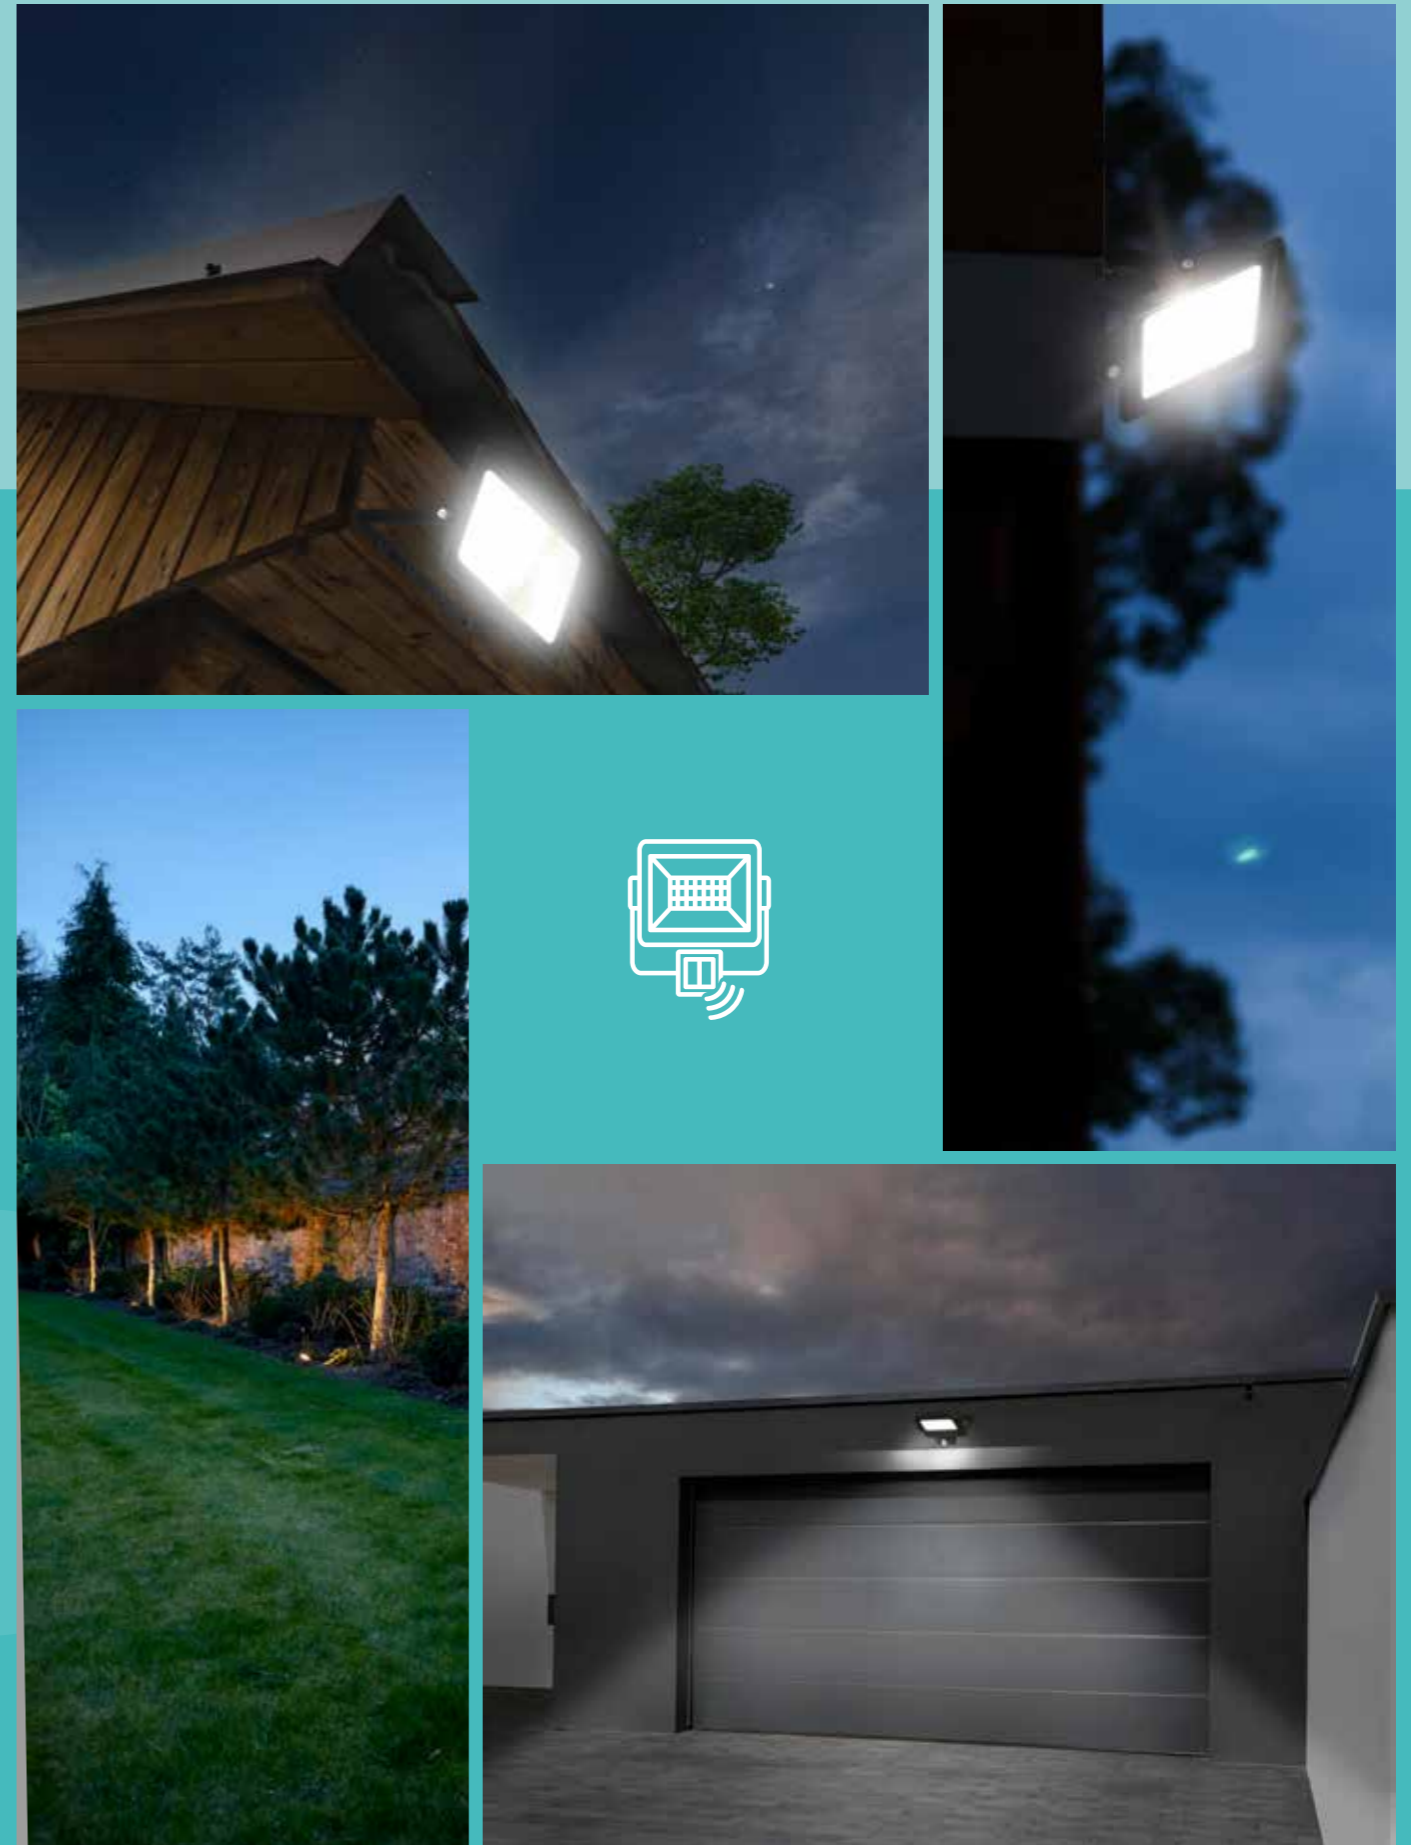

LED Floodlight

**Suitable** for use in: Garden Security Lighting

LED Floodlight PIR

**Suitable** for use in: Garden Security Lighting

Features Compliance Specification

- Compact IP65 rated floodlight for external applications.
- PIR option available (IP44 only), perfect for security lighting.
- Pre-wired with 1m cable.
- Aluminium body ensures durability.
- Bracket design allows installation without removing mounting bracket.
- LED lifetime L70 30,000 hours.