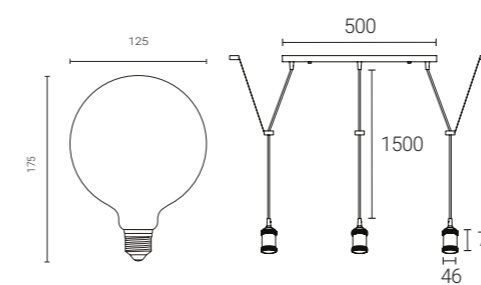

* This is an manufacturer's extended warranty that requires registration. Please register at 4liteuk.com/warranty