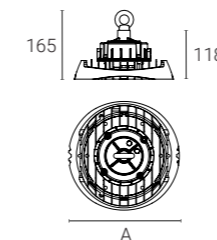

Emergency and Microwave sensor options available

LED High Bay 100W

Suitable for use in:

- Warehouse
- Factories
- Retail stores

Features Compliance Specification

- Robust low profile LED high bay.
- Die-cast powder coated body and heatsink provides excellent thermal management and enhances LED performance.
- IP65 ingress protection allows for a range of installations including factories and warehouses.
- Emergency and Microwave option for full control.
- Suitable for drop rod, jack chain and catenary wire .
- Pre-wired with 1M of H05RN-F cable for ease and speed of installation.
- Operating temperature -25°C to 40°C.
- LED lifespan L70 50,000 hours.

SKU Code	Description	Wattage	Lumens	CCT	Input	Hertz	A
736KK	LED High Bay	100W	15000	4000K	200-240V	50-60Hz	240mm
669RR	LED High Bay Emergency	100W	15000	4000K	200-240V	50-60Hz	240mm
371KK	LED High Bay Microwave Sensor	100W	15000	4000K	200-240V	50/60Hz	240mm
744RR	LED High Bay Emergency Microwave Sensor	100W	15000	4000K	200-240V	50-60Hz	240mm

Microwave Programmer - Available on request (contact sales@4lite.co.uk)
Code: 4L1/1209

* This is an manufacturer's extended warranty that requires registration. Please register at 4liteuk.com/warranty

Emergency and Microwave sensor options available

LED High Bay 150W

Suitable for use in:

- Warehouse
- Factories
- Retail stores

Features Compliance Specification