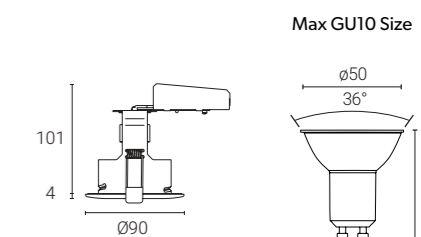

SKU Code	Description	Wattage	Input	Hertz
583GR	LED Downlight Chrome Trade Pack of 6	Up to 50W	220-240V	50-60Hz
849GR	LED Downlight Matt White Trade Pack of 6	Up to 50W	220-240V	50-60Hz
108GR	LED Downlight Satin Chrome Trade Pack of 6	Up to 50W	220-240V	50-60Hz
543GR	LED Downlight Chrome Trade Pack of 10	Up to 50W	220-240V	50-60Hz
687GR	LED Downlight Matt White Trade Pack of 10	Up to 50W	220-240V	50-60Hz
958GC	LED Downlight Satin Chrome Trade Pack of 10	Up to 50W	220-240V	50-60Hz
415GR	LED Downlight Chrome Trade Pack of 30	Up to 50W	220-240V	50-60Hz
392GR	LED Downlight Matt White Trade Pack of 30	Up to 50W	220-240V	50-60Hz
766GR	LED Downlight Satin Chrome Trade Pack of 30	Up to 50W	220-240V	50-60Hz

* This is an manufacturer's extended warranty that requires registration. Please register at 4liteuk.com/warranty