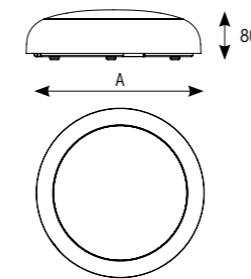

* This is an manufacturer's extended warranty that requires registration. Please register at 4liteuk.com/warranty