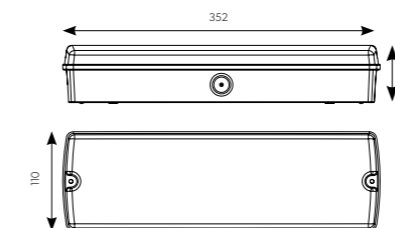

* This is a manufacturer's extended warranty that requires registration. Please register at 4liteuk.com/warranty