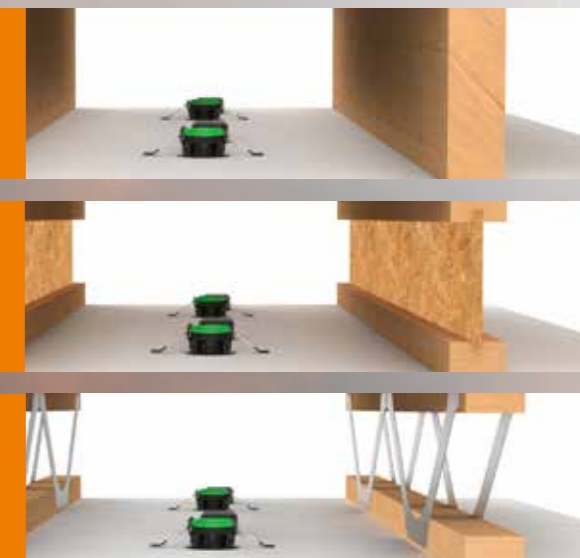

What Are Fire Rated Downlights?

A fire rated downlight re-establishes the fire barrier provided by the ceiling after the hole is cut. Once the hole is cut this is an area of weakness and so a product needs to be used that retains the fire rating of the ceiling. When a hole is cut into a ceiling to accommodate the downlight, this in turn creates a fire hazard as it compromises the fire barrier of the ceiling allowing an area of weakness for the fire to move through.

Regulations ensure that downlights used in ceilings minimise the risk of fires spreading from one floor to another of a building and fire rated downlights help to slow down the spread of a fire if one was to occur.

4lite's industry-leading downlights have passed relevant testing to ensure full compliance in all ceiling types, Solid Timber, I-joist and Metal Web.

30,60, 90

A fire rated downlights purpose is to slow a fire's progress across the ceiling. The effectiveness of these lighting components is measured in classifications of 30, 60 and 90 minutes. That indicates the timeframe you have before a fire would cause the ceiling to collapse. Each rating is designed to be used in different circumstances and locations.

4lite's industry-leading downlights have passed relevant testing to ensure full compliance in all ceiling types, **Solid Timber, i-joist and Metal Web.**

Solid Timber

i-joist

Metal Web / Open Web