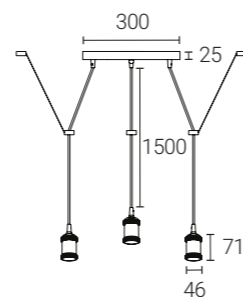

SKU Code	Description
704TV	3 Circle Pendant - Antique Brass

\* This is an manufacturer's extended warranty that requires registration. Please register at [4liteuk.com/warranty](http://4liteuk.com/warranty)