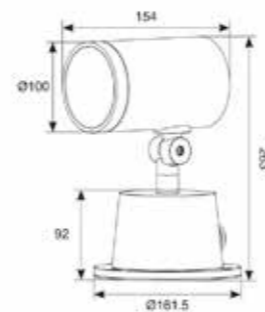

LED High Performance Projector

Suitable for use in:
Garden
Building
Environment Lighting

Features Compliance Specification

- High performance LED projector light suitable for hospitality and retail applications.
- Push fit loop-in loop-out for ease of installation.
- Die-cast aluminium construction with textured graphite paint finish
- LED lifetime L70 50,000 hours.

SKU Code	Description	Wattage	Lumens	CCT	Input	Hertz
207GC	High Performance Symmetrical LED Projector	24W	2500	3000K	220-240V	50-60Hz

* This is an manufacturer's extended warranty that requires registration. Please register at 4liteuk.com/warranty