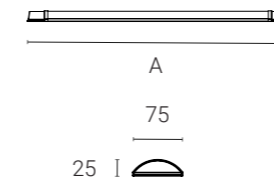

* This is an manufacturer's extended warranty that requires registration. Please register at 4liteuk.com/warranty