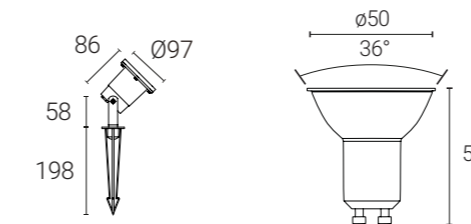

* This is an manufacturer's extended warranty that requires registration. Please register at 4liteuk.com/warranty