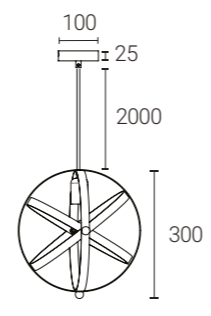

Decorative Pear Cage Pendant
Matt Black

Suitable
for use in:

- Kitchen
- Bedroom
- Dining Room
- Bar
- Hotel
- Restaurant

Features   **Compliance**   **Specification**

- **Decorative pear shaped metal cage pendant in matt black finish.**
- **Fully adjustable 2m fabric cable.**
- **Suitable for use with E27 lamps.**
- **Perfect for use in kitchen areas and living spaces.**

SKU Code	Description
604TV	Cage Pendant - Matt Black

* This is an manufacturer's extended warranty that requires registration. Please register at 4liteuk.com/warranty

Decorative Globe Cage Pendant
Matt Black

Suitable
for use in:

- Kitchen
- Bedroom
- Dining Room
- Bar
- Hotel
- Restaurant

Features   **Compliance**   **Specification**

- **Decorative globe shaped metal cage pendant in matt black finish.**
- **Fully adjustable 2m fabric cable.**
- **Suitable for use with E27 lamps.**
- **Perfect for use in kitchen areas and living spaces.**

SKU Code	Description
712TV	Cage Pendant - Matt Black

* This is an manufacturer's extended warranty that requires registration. Please register at 4liteuk.com/warranty