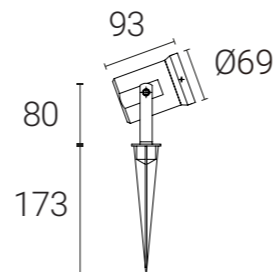

* This is an manufacturer's extended warranty that requires registration. Please register at 4liteuk.com/warranty