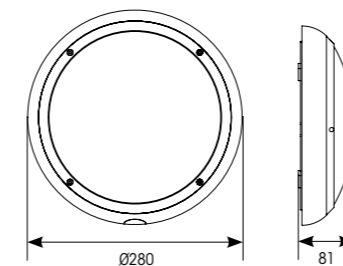

* This is an manufacturer's extended warranty that requires registration. Please register at 4liteuk.com/warranty