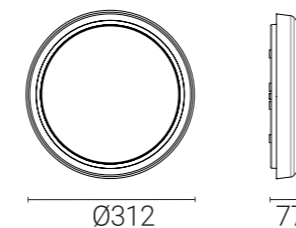

Emergency and Microwave sensor options available

LED CCT Circular Surface Ceiling/Wall Light White

Suitable for use in:

- Bathroom
- Corridor
- Stairwells
- Hotels

Features

Compliance

Specification

- Slim ceiling/wall light with contemporary aesthetic.
- All polycarbonate construction with opal diffuser.
- Matt white, chrome or graphite trim finish.
- CCT selectable between 3000K and 4000K.
- Full IP65 ingress protection rating allows a multitude of installation options.
- LED lifespan L70 60,000 hours.

SKU Code	Description	Wattage	Lumens	CCT	Input	Hertz
897KK	LED CCT Circular Surface White	13W	1300	3000-4000K	220-240V	50-60Hz
308KK	LED CCT Circular Surface White Microwave Sensor	13W	1300	3000-4000K	220-240V	50-60Hz
547RR	LED CCT Circular Surface White Emergency	13W	1300	3000-4000K	220-240V	50-60Hz

* This is an manufacturer's extended warranty that requires registration. Please register at 4liteuk.com/warranty

Emergency and Microwave sensor options available

LED CCT Circular Surface Ceiling/Wall Light Chrome

Suitable for use in:

- Bathroom
- Corridor
- Stairwells
- Hotels

Features

Compliance

Specification

- Slim ceiling/wall light with contemporary aesthetic.
- All polycarbonate construction with opal diffuser.
- Matt white, chrome or graphite trim finish.
- CCT selectable between 3000K and 4000K.
- Full IP65 ingress protection rating allows a multitude of installation options.
- LED lifespan L70 60,000 hours.

SKU Code	Description	Wattage	Lumens	CCT	Input	Hertz
209KK	LED CCT Circular Surface Chrome	13W	1300	3000-4000K	220-240V	50-60Hz
920KK	LED CCT Circular Surface Chrome Microwave Sensor	13W	1300	3000-4000K	220-240V	50-60Hz
738RR	LED CCT Circular Surface Chrome Emergency	13W	1300	3000-4000K	220-240V	50-60Hz