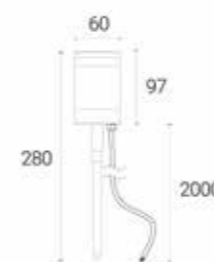

* This is an manufacturer's extended warranty that requires registration. Please register at 4liteuk.com/warranty