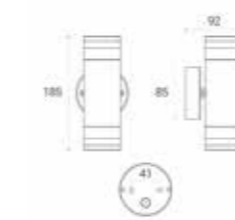

MARINUS RANGE

Compatible with **Smart LED** GU10 Warm White and Colours Bulb
Product Code: 4L1/8043
Connected by **WIZ**

Marinus Bi-Directional Wall Light
Anthracite Grey
Single and Twin Pack

Suitable
for use in:

- Entrances
- Doorways
- Porches
- Garden areas

Features Compliance Specification

- Made with corrosion proof marine grade stainless steel (316L) which offers greater protection from harsh environments and outdoor elements. Salt spray tested for 96 hours making it perfect for coastal locations.
- Adjustable PIR Security Sensors - Built in PIR sensor detects outside movement and triggers the light to switch on for added home security. Perfect for use in doorways or gardens. Variable motion detection from 1 to 7 metres and time duration of 10 seconds to 5 minutes.
- IP44 - Making it suitable for outdoor use where it may get sprayed with water
- Compatible with Smart GU10 Bulbs.
- Contemporary Design - Sleek and stylish glass halo edging provides an atmospheric lighting design affect in the illuminated area.
- Co-ordinating single directional and spike lights available in the Marinus Range.

SKU Code	Description	Wattage	Input	Hertz
481RR	Bi-Directional Wall Light - Stainless Steel (Anthracite Grey)	14W (max)	220-240V	50-60Hz
404RR	Bi-Directional Wall Light with PIR - Stainless Steel (Anthracite Grey)	14W (max)	220-240V	50-60Hz
475GR	Bi-Directional Wall Light - Stainless Steel (Anthracite Grey) Twin Pack	14W (max)	220-240V	50-60Hz
779GR	Bi-Directional Wall Light with PIR - Stainless Steel (Anthracite Grey) Twin Pack	14W (max)	220-240V	50-60Hz

* This is an manufacturer's extended warranty that requires registration. Please register at 4liteuk.com/warranty

MARINUS RANGE

Supplied with x2 Smart LED GU10 Lamp

414GR