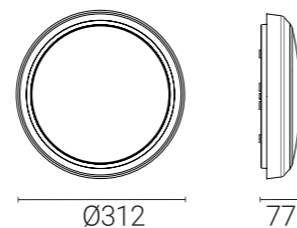

Emergency and Microwave sensor options available

LED CCT Circular Surface Ceiling/Wall Light White

Suitable for use in:

- Bathroom
- Corridor
- Stairwells
- Hotels

Features

Compliance

Specification

- Slim ceiling/wall light with contemporary aesthetic.
- All polycarbonate construction with opal diffuser.
- Matt white, chrome or graphite trim finish.
- CCT selectable between 3000K and 4000K.
- Full IP65 ingress protection rating allows a multitude of installation options.
- LED lifespan L70 60,000 hours.

SKU Code	Description	Wattage	Lumens	CCT	Input	Hertz
897KK	LED CCT Circular Surface White	13W	1300	3000-4000K	220-240V	50-60Hz
308KK	LED CCT Circular Surface White Microwave Sensor	13W	1300	3000-4000K	220-240V	50-60Hz
547RR	LED CCT Circular Surface White Emergency	13W	1300	3000-4000K	220-240V	50-60Hz

* This is an manufacturer's extended warranty that requires registration. Please register at 4liteuk.com/warranty

Emergency and Microwave sensor options available

LED CCT Circular Surface Ceiling/Wall Light Chrome

Suitable for use in:

- Bathroom
- Corridor
- Stairwells
- Hotels

Features

Compliance

Specification

- Slim ceiling/wall light with contemporary aesthetic.
- All polycarbonate construction with opal diffuser.
- Matt white, chrome or graphite trim finish.
- CCT selectable between 3000K and 4000K.
- Full IP65 ingress protection rating allows a multitude of installation options.
- LED lifespan L70 60,000 hours.

SKU Code	Description	Wattage	Lumens	CCT	Input	Hertz
209KK	LED CCT Circular Surface Chrome	13W	1300	3000-4000K	220-240V	50-60Hz
920KK	LED CCT Circular Surface Chrome Microwave Sensor	13W	1300	3000-4000K	220-240V	50-60Hz
738RR	LED CCT Circular Surface Chrome Emergency	13W	1300	3000-4000K	220-240V	50-60Hz