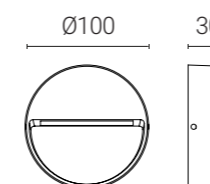

* This is an manufacturer's extended warranty that requires registration. Please register at 4liteuk.com/warranty