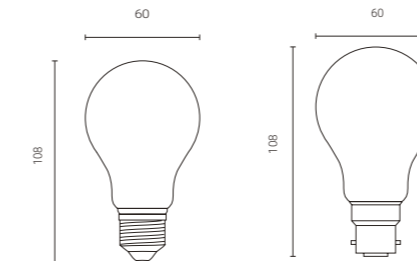

* This is a manufacturer's extended warranty that requires registration. Please register at 4liteuk.com/warranty