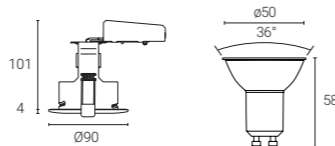

- Compact fire rated downlight for shallow ceiling spaces.
- Twistlock lamp retaining ring for ease of lamp replacement.
- Rubber coated spring clips for ease of installation and ceiling protection.
- Supplied with smart GU10 LED lamp Wi-Fi & Bluetooth, tuneable white and dimmable.
- Wi-Fi & Bluetooth - works with a standard Wi-Fi router.
- Control your lights wirelessly and remotely with the WiZ App.
- Can be controlled via the WiZ App and voice controlled smart devices: Hey Google, Alexa, Siri, Samsung SmartThings.
- IFTTT compatible.
- LED lamp 4.9W - equivalent to 50W.
- LED Lifespan L70 15,000 hours.