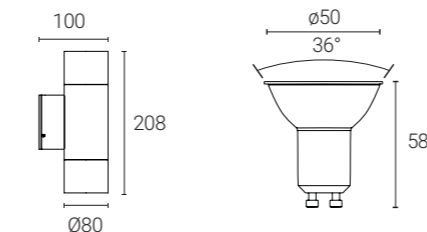

* This is an manufacturer's extended warranty that requires registration. Please register at 4liteuk.com/warranty