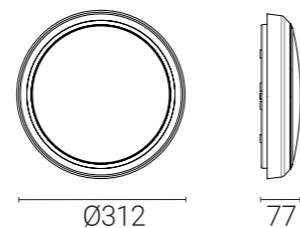

* This is an manufacturer's extended warranty that requires registration. Please register at 4liteuk.com/warranty