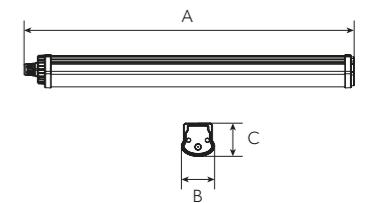

\* This is a manufacturer's extended warranty that requires registration. Please register at [4liteuk.com/warranty](http://4liteuk.com/warranty)

Features Compliance Specification

- Power selectable; offering high and low output option in each length.
- Twist off end cap and push fit terminals aid fast and easy installation.
- Supplied complete with versatile stainless steel mounting clips. Clips can be located anywhere along the spine.
- IK08 impact rating offers superior product durability.
- Non-Dimmable.
- Operating temperature -20°C to 40°C.
- LED lifespan L70 54,000 hours.