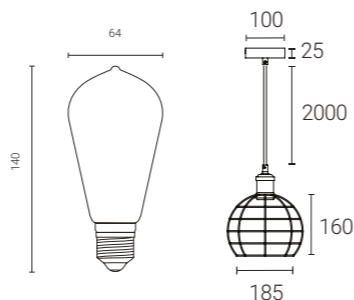

* This is an manufacturer's extended warranty that requires registration. Please register at 4liteuk.com/warranty