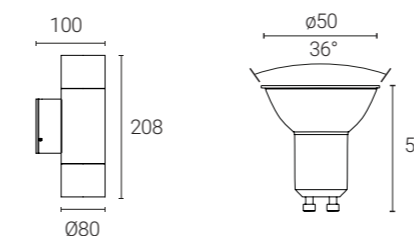

* This is an manufacturer's extended warranty that requires registration. Please register at 4liteuk.com/warranty