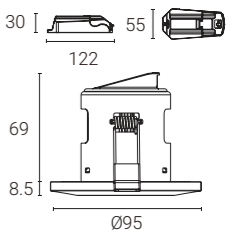

SKU Code	Description	Wattage	Lumens	CCT	Input	Hertz
190GC	LED CCT Selectable Fire Rated Downlight Trade Pack of 10	10W	770	3000/4000/6000K	220-240V	50-60Hz

* This is an manufacturer's extended warranty that requires registration. Please register at 4liteuk.com/warranty