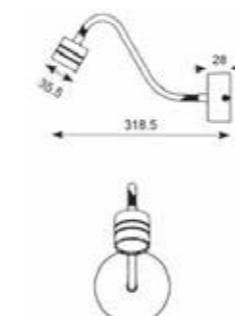

* This is an manufacturer's extended warranty that requires registration. Please register at 4liteuk.com/warranty