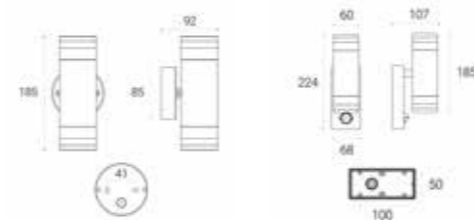

MARINUS RANGE

Compatible with **Smart LED** GU10 Warm White and Colours Bulb
Product Code: 4L1/8043
Connected by **WIZ**

Marinus Bi-Directional Wall Light
Anthracite Grey
Single and Twin Pack

Suitable
for use in:

- Entrances
- Doorways
- Porches
- Garden areas

Features Compliance Specification

- Made with corrosion proof marine grade stainless steel (316L) which offers greater protection from harsh environments and outdoor elements. Salt spray tested for 96 hours making it perfect for coastal locations.
- Adjustable PIR Security Sensors - Built in PIR sensor detects outside movement and triggers the light to switch on for added home security. Perfect for use in doorways or gardens. Variable motion detection from 1 to 7 metres and time duration of 10 seconds to 5 minutes.
- IP44 - Making it suitable for outdoor use where it may get sprayed with water
- Compatible with Smart GU10 Bulbs.
- Contemporary Design - Sleek and stylish glass halo edging provides an atmospheric lighting design affect in the illuminated area.
- Co-ordinating single directional and spike lights available in the Marinus Range.

SKU Code	Description	Wattage	Input	Hertz
481RR	Bi-Directional Wall Light - Stainless Steel (Anthracite Grey)	14W (max)	220-240V	50-60Hz
404RR	Bi-Directional Wall Light with PIR - Stainless Steel (Anthracite Grey)	14W (max)	220-240V	50-60Hz
475GR	Bi-Directional Wall Light - Stainless Steel (Anthracite Grey) Twin Pack	14W (max)	220-240V	50-60Hz
779GR	Bi-Directional Wall Light with PIR - Stainless Steel (Anthracite Grey) Twin Pack	14W (max)	220-240V	50-60Hz

* This is an manufacturer's extended warranty that requires registration. Please register at 4liteuk.com/warranty

MARINUS RANGE

Supplied with x2 Smart LED GU10 Lamp

414GR