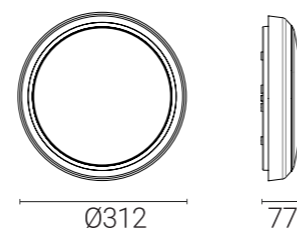

Smart LED Circular Surface
CCT Ceiling/Wall Light White

Suitable
for use in:

- Bathroom
- Corridor
- Stairwells
- Hotels

Features

- Smart slim ceiling/wall light with contemporary aesthetic.
- Wi-Fi & Bluetooth - works with a standard Wi-Fi router.
- Controlled via smartphone, tablet, smart sensors, smart remotes or voice control.
- Works with Alexa, Hey Google, Apple Siri, Samsung SmartThings.
- IFTTT compatible.
- All polycarbonate construction with opal diffuser.
- Matt white, chrome or graphite trim finish.
- Full IP65 ingress protection rating allows a multitude of installation options.
- LED lifespan L70 36,000 hours.

SKU Code	Description	Wattage	Lumens	CCT	Input	Hertz
470KK	Smart LED Circular Surface White	11W	1160	2700-6500K	220-240V	50-60Hz

* This is an manufacturer's extended warranty that requires registration. Please register at 4liteuk.com/warranty

461KK

Smart LED Circular Surface
CCT Ceiling/Wall Light Chrome

Suitable
for use in:

- Bathroom
- Corridor
- Stairwells
- Hotels

Features

- Smart slim ceiling/wall light with contemporary aesthetic.
- Wi-Fi & Bluetooth - works with a standard Wi-Fi router.
- Controlled via smartphone, tablet, smart sensors, smart remotes or voice control.
- Works with Alexa, Hey Google, Apple Siri, Samsung SmartThings.
- IFTTT compatible.
- All polycarbonate construction with opal diffuser.
- Matt white, chrome or graphite trim finish.
- Full IP65 ingress protection rating allows a multitude of installation options.
- LED lifespan L70 36,000 hours.

SKU Code	Description	Wattage	Lumens	CCT	Input	Hertz
461KK	Smart LED Circular Surface Chrome	11W	1160	2700-6500K	220-240V	50-60Hz

* This is an manufacturer's extended warranty that requires registration. Please register at 4liteuk.com/warranty