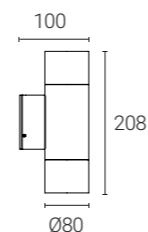

* This is an manufacturer's extended warranty that requires registration. Please register at 4liteuk.com/warranty