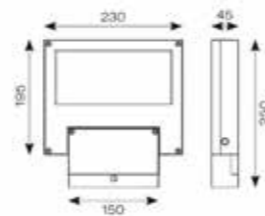

* This is an manufacturer's extended warranty that requires registration. Please register at 4liteuk.com/warranty