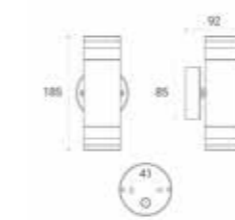

MARINUS RANGE

Compatible with **Smart LED** GU10 Warm White and Colours Bulb
Product Code: 4L1/8043
Connected by **WIZ**

Marinus Bi-Directional Wall Light
Stainless Steel
Single and Twin Pack

Suitable
for use in:

- Entrances
- Doorways
- Porches
- Garden areas

Features Compliance Specification

- Made with corrosion proof marine grade stainless steel (316L) which offers greater protection from harsh environments and outdoor elements. Salt spray tested for 96 hours making it perfect for coastal locations.
- Adjustable PIR Security Sensors - Built in PIR sensor detects outside movement and triggers the light to switch on for added home security. Perfect for use in doorways or gardens. Variable motion detection from 1 to 7 metres and time duration of 10 seconds to 5 minutes.
- IP44 - Making it suitable for outdoor use where it may get sprayed with water
- Compatible with Smart GU10 Bulbs - Upgrade your lights to be smart and control them via the WIZ App. With 16million colours, 64,000 shades of white and dynamic light modes you can create the perfect outdoor atmosphere.
- Contemporary Design - Sleek and stylish glass halo edging provides an atmospheric lighting design affect in the illuminated area.
- Co-ordinating single directional and spike lights available in the Marinus Range.

SKU Code	Description	Wattage	Input	Hertz
250RR	Bi-Directional Wall Light with PIR - Stainless Steel	14W (max)	220-240V	50-60Hz
462RR	Bi-Directional Wall Light - Stainless Steel	14W (max)	220-240V	50-60Hz
312GR	Bi-Directional Wall Light with PIR - Stainless Steel Twin Pack	14W (max)	220-240V	50-60Hz
633GR	Bi-Directional Wall Light - Stainless Steel Twin Pack	14W (max)	220-240V	50-60Hz

* This is an manufacturer's extended warranty that requires registration. Please register at 4liteuk.com/warranty