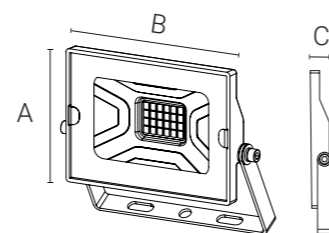

* This is an manufacturer's extended warranty that requires registration. Please register at 4liteuk.com/warranty