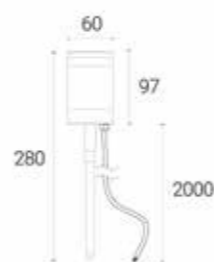

* This is an manufacturer's extended warranty that requires registration. Please register at 4liteuk.com/warranty