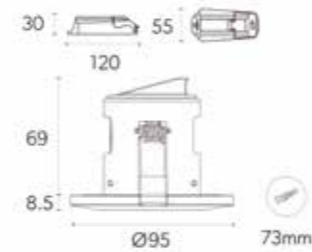

SKU Code	Description	Wattage	Lumens	CCT	Input	Hertz
516GG	LED CCT Selectable Fire Rated Downlight	7W	733	2700/3000/4000/6000K	220-240V	50-60Hz

* This is an manufacturer's extended warranty that requires registration. Please register at 4liteuk.com/warranty