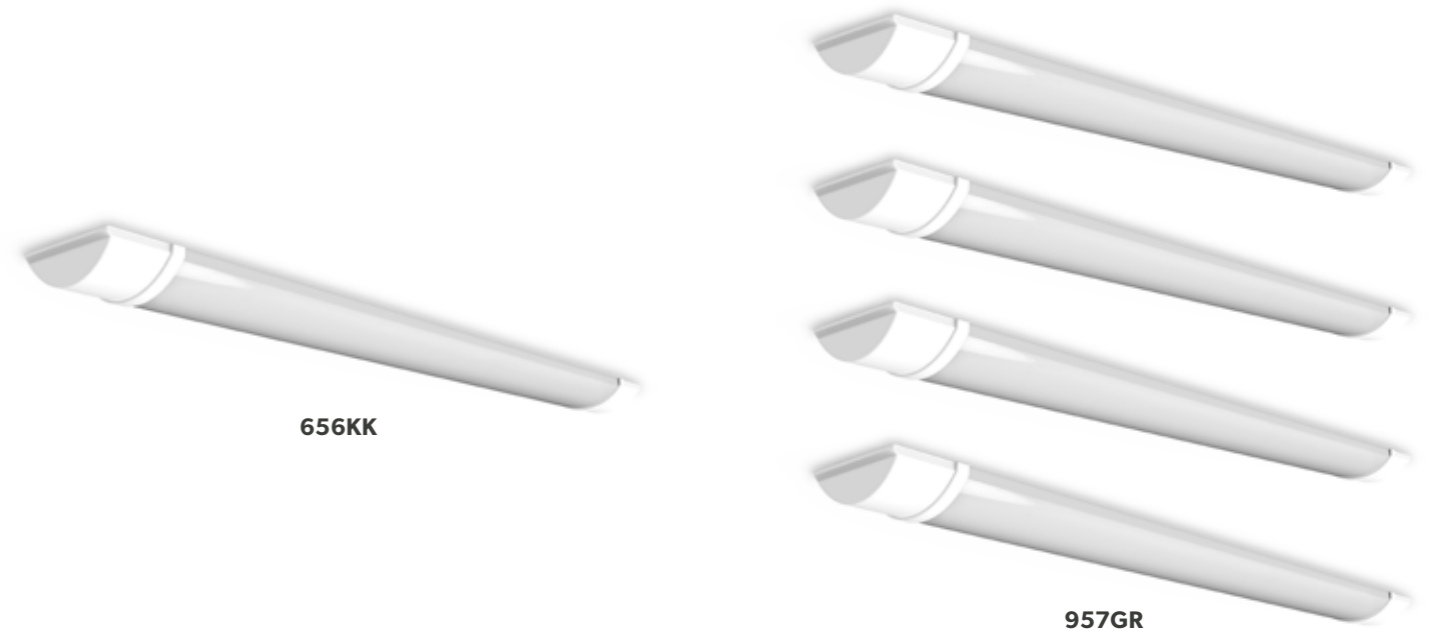

# LED Battens

36 LED CCT Batten

37. LED Batten

**LED CCT Batten**  
Single and Trade Pack of 4

**Suitable**  
for use in:

- Utility rooms
- Garages
- Schools
- Corridors

**LED Batten**  
Single and Trade Pack of 4