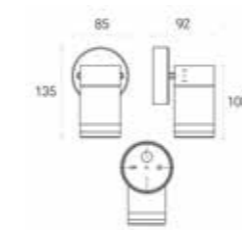

* This is an manufacturer's extended warranty that requires registration. Please register at 4liteuk.com/warranty