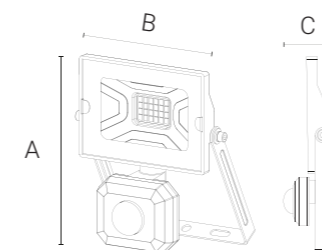

* This is an manufacturer's extended warranty that requires registration. Please register at 4liteuk.com/warranty