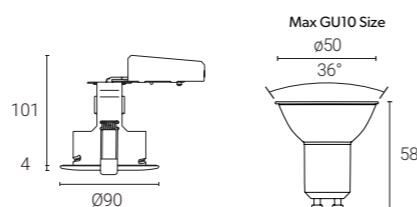

SKU Code	Description	Wattage	Input	Hertz
409GG	LED FRD Downlight Matt White Trade Pack of 6	Up to 50W	220-240V	50-60Hz
763GC	LED FRD Downlight Chrome Trade Pack of 6	Up to 50W	220-240V	50-60Hz
430GR	LED FRD Downlight Satin Chrome Trade Pack of 6	Up to 50W	220-240V	50-60Hz
332GR	LED FRD Downlight Matt White Trade Pack of 10	Up to 50W	220-240V	50-60Hz
940GR	LED FRD Downlight Chrome Trade Pack of 10	Up to 50W	220-240V	50-60Hz
102GR	LED Downlight Satin Chrome Trade Pack of 10	Up to 50W	220-240V	50-60Hz
921GR	LED FRD Downlight Matt White Trade Pack of 30	Up to 50W	220-240V	50-60Hz
417GR	LED FRD Downlight Chrome Trade Pack of 30	Up to 50W	220-240V	50-60Hz
289GR	LED Downlight Satin Chrome Trade Pack of 30	Up to 50W	220-240V	50-60Hz

* This is an manufacturer's extended warranty that requires registration. Please register at 4liteuk.com/warranty