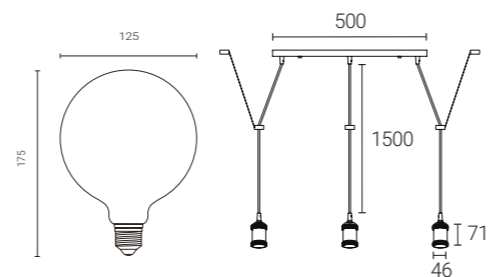

* This is an manufacturer's extended warranty that requires registration. Please register at 4liteuk.com/warranty