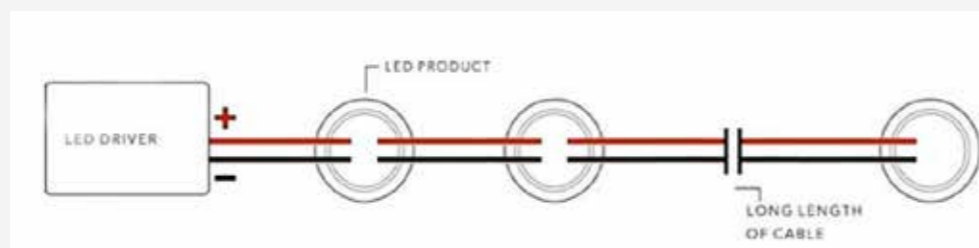

Lamp A device which converts electrical energy into light.

LAN Local Area Network: a collection of devices connected together over a limited area using a shared protocol (typically 'Internet Protocol' over Ethernet).

Latency The time it takes between a command being given to the action being carried out.

LED Light-emitting Diode. An LED is a solid-state semiconductor device that converts electrical energy directly into light.

LED Driver / Converter An LED driver is a device that manages power and controls the current flow for an LED lighting product. LED lighting does not require high voltage, and depending on the application, could even use batteries or solar power. In the HB-LED lighting market, the term driver is usually applied to a device that can accept an input voltage and produce the required voltage. An important factor that affects the correct selection of a particular driver is the way in which multiple LEDs are actually wired together.

LED Parallel Wiring Parallel wiring means that each component has the same supply voltage and all fittings on the circuit will have the same voltage across the luminaire terminals. The battery current (Amps) is divided by the number of luminaires on the circuit. If one luminaire fails then the remaining fittings on that circuit will stay lit.