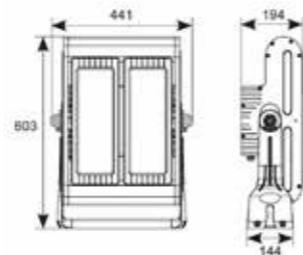

* This is an manufacturer's extended warranty that requires registration. Please register at 4liteuk.com/warranty