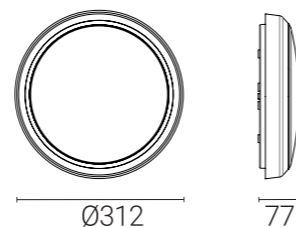

# Outdoor Lighting

- 110. **Marinus Single Direction Wall Light Stainless Steel**
- 111. **Smart LED Marinus Single Direction Wall Light Stainless Steel**
- 112. **Marinus Single Direction Wall Light Anthracite Grey**
- 113. **Smart LED Marinus Single Direction Wall Light Anthracite Grey**
- 114. **Marinus Bi-Direction Wall Light Stainless Steel**
- 115. **Smart Marinus Bi-Direction Wall Light Stainless Steel**
- 116. **Marinus Bi-Direction Wall Light Anthracite Grey**
- 117. **Smart Marinus Bi-Direction Wall Light Anthracite Grey**
- 118. **Marinus Spike Light Stainless Steel**
- 119. **Smart Marinus Spike Light Stainless Steel**
- 120. **Marinus Spike Light Anthracite Grey**
- 121. **Smart Marinus Spike Light Anthracite Grey**
- 122. **Outdoor Up and Down Wall Light**
- 123. **Smart LED Outdoor Up and Down Wall Light**
- 124. **Spike Light GU10 Single and Twin Pack**
- 125. **Smart LED Spike Light GU10**
- 126. **LED Spike Light**
- 127. **LED High Performance Surface/Spike Light**
- 128. **Decorative Half Wall Lantern & PIR**
- 129. **LED Half Wall Lantern & PIR**
- 130. **LED Half Wall Lantern & PIR**
- 131. **Decorative Lantern & PIR**
- 132. **Smart LED Decorative Lantern**
- 133. **LED Decorative Lantern & PIR**
- 134. **Smart LED Outdoor Modern Exterior Wall Light**
- 135. **LED Low Level Surface Light**
- 136. **LED Low Level Wall Light Warm White**
- 137. **LED Square Surface Mounted Wall Light Cool White**
- 138. **LED Mini Bulkhead White**
- 139. **LED Mini Bulkhead Graphite**
- 140. **LED CCT Bulkhead White**
- 141. **LED Wall Light Non-PIR and PIR Warm White**
- 142. **LED Surface Brick Light/Wall Light**
- 143. **LED Inground**
- 144. **LED Bollard 600mm and 1000mm Cool White**
- 145. **LED Bollard 600mm and 1000mm Warm White**
- 146. **LED Festoon Lights**
- 147. **LED Festoon Light Holders**