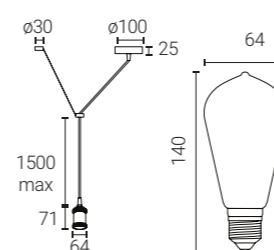

* This is an manufacturer's extended warranty that requires registration. Please register at 4liteuk.com/warranty