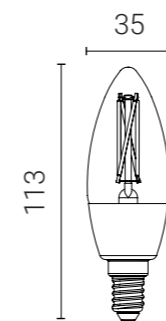

* This is an manufacturer's extended warranty that requires registration. Please register at 4liteuk.com/warranty