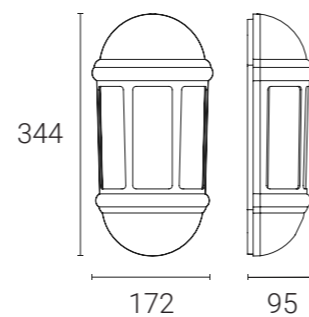

* This is an manufacturer's extended warranty that requires registration. Please register at 4liteuk.com/warranty