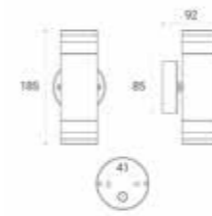

* This is an manufacturer's extended warranty that requires registration. Please register at 4liteuk.com/warranty