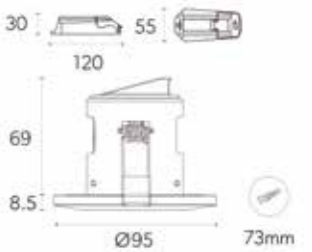

### LED 4CCT Selectable Fire Rated Downlight Trade Pack of 6

**Suitable**  
for use in:

- Kitchen
- Bedroom
- Bathroom
- Office
- Hotel
- Restaurant

Features

Compliance

Specification

- Supplied with matt white bezel as standard.
- 4 CCT selectable between 2700, 3000, 4000 and 6000K.
- Fully tested for 30,60 and 90 minutes to meet Part B of Building regulations.
- Integral driver with push-fit loop-in, loop-out terminals for ease and speed of installation.
- LED Lifespan L70 40,000 hours.