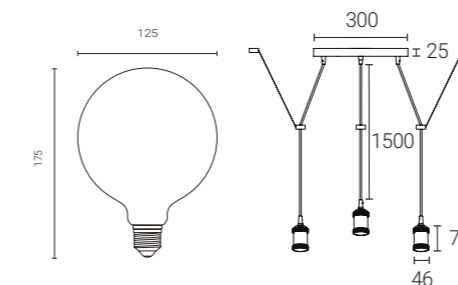

* This is an manufacturer's extended warranty that requires registration. Please register at 4liteuk.com/warranty