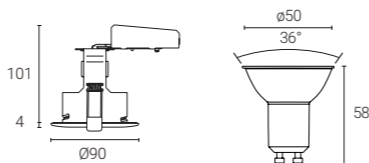

- Compact fire rated Downlight for shallow ceiling spaces.
- Twistlock lamp retaining ring for ease of lamp replacement.
- Rubber coated spring clips for ease of installation and ceiling protection.
- Fully tested for 30,60 and 90 minutes to meet Part B of Building regulations
- Supplied with smart GU10 LED lamp Wi-Fi & Bluetooth, tuneable white and dimmable.
- Wi-Fi & Bluetooth - works with a standard Wi-Fi router.
- Control your lights wirelessly and remotely with the WiZ App.
- Can be controlled via the WiZ App and voice controlled smart devices: Hey Google, Alexa, Siri, Samsung SmartThings.
- IFTTT compatible.
- LED lamp 4.9W - equivalent to 50W.
- LED Lifespan L70 15,000 hours.