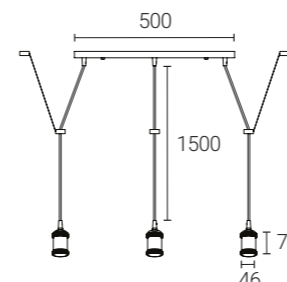

* This is an manufacturer's extended warranty that requires registration. Please register at 4liteuk.com/warranty