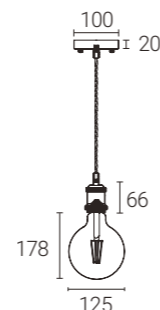

Supplied with Smart G125 LED filament lamp

LED Filament Pendant Antique Brass

Suitable
for use in:

- Kitchen
- Bedroom
- Dining Room
- Bar
- Hotel
- Restaurant

Features

Compliance

Specification

- Decorative vintage pendant design in antique brass finish suitable for residential, hotel or restaurant applications.
- Supplied with either G125 or ST64 LED amber coated filament lamp and suspension accessory.
- LED lifespan L70 15,000 hours.
- 1.0m adjustable cable length allowing for a varied installation height.
- Triac dimmable as standard.

SKU Code	Description	Wattage	Lumens	CCT	Input	Hertz
231VH	G125 Filament Pendant - Antique Brass	7.5W	690	2500K	220-240V	50-60Hz

* This is an manufacturer's extended warranty that requires registration. Please register at 4liteuk.com/warranty

Supplied with Smart ST64 LED filament lamp

LED Filament Pendant Blackened Silver

Suitable
for use in:

- Kitchen
- Bedroom
- Dining Room
- Bar
- Hotel
- Restaurant

Features

Compliance

Specification

- Decorative vintage pendant design in Blackened silver finish suitable for residential, hotel or restaurant applications.
- Supplied with ST64 LED amber coated filament lamp and suspension accessory.
- LED lifespan L70 15,000 hours.
- 1.0m adjustable cable length allowing for a varied installation height.
- Triac dimmable as standard.

SKU Code	Description	Wattage	Lumens	CCT	Input	Hertz
203VH	ST64 Filament Pendant - Blackened Silver	7.5W	645	2500K	220-240V	50-60Hz

* This is an manufacturer's extended warranty that requires registration. Please register at 4liteuk.com/warranty