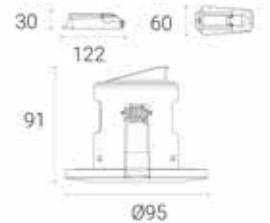

SKU Code	Description	Wattage	Lumens	CCT	Input	Hertz
231GR	Smart LED Fire Rated Downlight Trade Pack of 6	9W	670	2700-6000K	220-240V	50-60Hz

* This is an manufacturer's extended warranty that requires registration. Please register at 4liteuk.com/warranty