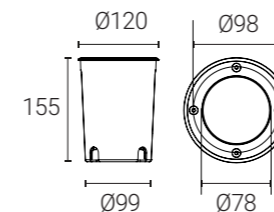

* This is an manufacturer's extended warranty that requires registration. Please register at 4liteuk.com/warranty