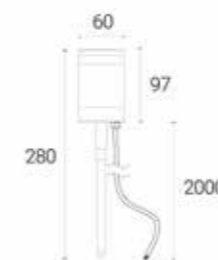

* This is an manufacturer's extended warranty that requires registration. Please register at 4liteuk.com/warranty