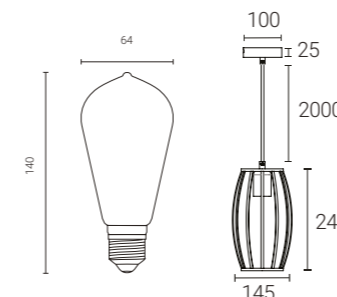

* This is an manufacturer's extended warranty that requires registration. Please register at 4liteuk.com/warranty