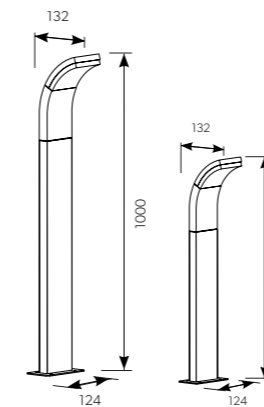

* This is an manufacturer's extended warranty that requires registration. Please register at 4liteuk.com/warranty