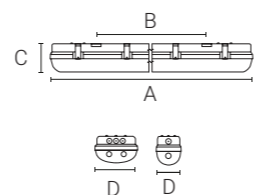

LED Non-Corrosive Twin Emergency

SKU Code	Description	Wattage	Lumens	CCT	Input	Hertz	A	B	C	D
287KJ	LED NCF 4 Ft Twin Emergency	40W	4400	4000K	220-240V	50-60Hz	1266mm	860mm	75mm	118mm
601KJ	LED NCF 5 Ft Twin Emergency	58W	6300	4000K	220-240V	50-60Hz	1566mm	960mm	75mm	118mm
875KJ	LED NCF 6 Ft Twin Emergency	70W	7300	4000K	220-240V	50-60Hz	1866mm	1030mm	80mm	118mm

LED Non-Corrosive Twin Microwave Sensor

SKU Code	Description	Wattage	Lumens	CCT	Input	Hertz	A	B	C	D
964KJ	LED NCF 4 Ft Twin MWS	40W	4400	4000K	220-240V	50-60Hz	1266mm	860mm	75mm	118mm
118KJ	LED NCF 5 Ft Twin MWS	58W	6300	4000K	220-240V	50-60Hz	1566mm	960mm	75mm	118mm
171KJ	LED NCF 6 Ft Twin MWS	70W	7300	4000K	220-240V	50-60Hz	1866mm	1030mm	80mm	118mm

LED Non-Corrosive Twin Emergency Microwave Sensor

SKU Code	Description	Wattage	Lumens	CCT	Input	Hertz	A	B	C	D
309KK	LED NCF 4 Ft Twin MWS	40W	4400	4000K	220-240V	50-60Hz	1266mm	860mm	75mm	118mm
719KK	LED NCF 5 Ft Twin MWS	58W	6300	4000K	220-240V	50-60Hz	1566mm	960mm	75mm	118mm
114KK	LED NCF 6 Ft Twin MWS	70W	7300	4000K	220-240V	50-60Hz	1866mm	1030mm	80mm	118mm

LED Non-Corrosive Twin Trade Pack of 4

SKU Code	Description	Wattage	Lumens	CCT	Input	Hertz	A	B	C	D
759GR	LED NCF 4 Ft Twin Trade Pack of 4	40W	4400	4000K	220-240V	50-60Hz	1266mm	860mm	75mm	118mm
373GR	LED NCF 5 Ft Twin Trade Pack of 4	58W	6300	4000K	220-240V	50-60Hz	1566mm	960mm	75mm	118mm
528GR	LED NCF 6 Ft Twin Trade Pack of 4	70W	7300	4000K	220-240V	50-60Hz	1866mm	1030mm	80mm	118mm