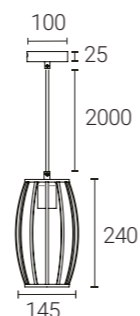

Decorative Pear Cage Pendant
Matt Black

Suitable
for use in:

- Kitchen
- Bedroom
- Dining Room
- Bar
- Hotel
- Restaurant

Features   **Compliance**   **Specification**

- **Decorative pear shaped metal cage pendant in matt black finish.**
- **Fully adjustable 2m fabric cable.**
- **Suitable for use with E27 lamps.**
- **Perfect for use in kitchen areas and living spaces.**

SKU Code	Description
604TV	Cage Pendant - Matt Black

* This is an manufacturer's extended warranty that requires registration. Please register at 4liteuk.com/warranty

712TV

Decorative Globe Cage Pendant
Matt Black

Suitable
for use in:

- Kitchen
- Bedroom
- Dining Room
- Bar
- Hotel
- Restaurant

Features   **Compliance**   **Specification**

- **Decorative globe shaped metal cage pendant in matt black finish.**
- **Fully adjustable 2m fabric cable.**
- **Suitable for use with E27 lamps.**
- **Perfect for use in kitchen areas and living spaces.**

SKU Code	Description
712TV	Cage Pendant - Matt Black

* This is an manufacturer's extended warranty that requires registration. Please register at 4liteuk.com/warranty