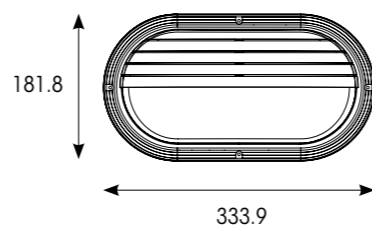

* This is an manufacturer's extended warranty that requires registration. Please register at 4liteuk.com/warranty