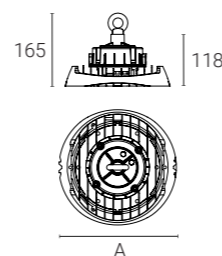

348GR

Eco LED High Bay

Suitable for use in: Warehouse, Factories, Retail stores

Features: 4 YEARS, IP66, IK09
Compliance: CE, UK CA
Specification: RA80, 90°

- Sleek and robust LED low/high bay for industrial applications and ancillary areas.
- Die-cast powder coated construction and heatsink for optimum thermals and performance.
- Lensed diffuser design helps to control the beam angle, offering better light distribution.
- High efficiency up to 120lm/w.
- Integral on-board driver reduces the overall size and weight of product, resulting in a slim, lightweight and easy to install unit.
- Installation eye-bolt supplied as standard.
- Alternative installation options by means of drop rods, jack chain and catenary wire.
- Pre-wired with 1M of H05RN-F cable for ease and speed of installation.
- Operating temperature -20°C to 45°C.
- LED lifespan L70 54,000 hours.

SKU Code	Description	Wattage	Lumens	CCT	Input	Hertz	A	B
348GR	ECO LED Highbay 100W	100W	11000	4000K	200-240V	50-60Hz	253mm	80mm
723GR	ECO LED Highbay 150W	150W	17500	4000K	200-240V	50-60Hz	308mm	84mm
331GG	ECO LED Highbay 200W	200W	23500	4000K	200-240V	50/60Hz	354mm	87mm