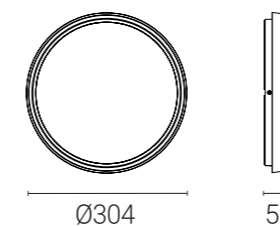

Emergency and Microwave sensor options available

LED CCT Ceiling/Wall Light Matt White

Suitable for use in:

- Bathroom
- Corridor
- Stairwells
- Hotels

Features

Compliance

Specification

- Ultra slim modern polycarbonate ceiling/wall light.
- Matt white or chrome trim finish.
- CCT selectable between 3000K and 4000K.
- Rear fixing bracket and terminal housing for ease of installation.
- Non-dimmable.
- Lifespan L70 54,000 hours.

SKU Code	Description	Wattage	Lumens	CCT	Input	Hertz
740KK	LED CCT Ceiling/Wall Light Matt White	18W	1800	3000-4000K	220-240V	50-60Hz
713KK	LED CCT Ceiling/Wall Light Matt White Microwave Sensor	18W	1800	3000-4000K	220-240V	50-60Hz
266RR	LED CCT Ceiling/Wall Light Matt White Emergency	18W	1800	3000-4000K	220-240V	50-60Hz

* This is an manufacturer's extended warranty that requires registration. Please register at 4liteuk.com/warranty

Emergency and Microwave sensor options available

LED CCT Ceiling/Wall Light Chrome

Suitable for use in:

- Bathroom
- Corridor
- Stairwells
- Hotels

Features

Compliance

Specification

- Ultra slim modern polycarbonate ceiling/wall light.
- Matt white or chrome trim finish.
- CCT selectable between 3000K and 4000K.
- Rear fixing bracket and terminal housing for ease of installation.
- Non-dimmable.
- Lifespan L70 54,000 hours.

SKU Code	Description	Wattage	Lumens	CCT	Input	Hertz
910KK	LED CCT Ceiling/Wall Light Chrome	18W	1800	3000-4000K	220-240V	50-60Hz
398KK	LED CCT Ceiling/Wall Light Chrome Microwave Sensor	18W	1800	3000-4000K	220-240V	50-60Hz
727RR	LED CCT Ceiling/Wall Light Chrome Emergency	18W	1800	3000-4000K	220-240V	50-60Hz

* This is an manufacturer's extended warranty that requires registration. Please register at 4liteuk.com/warranty