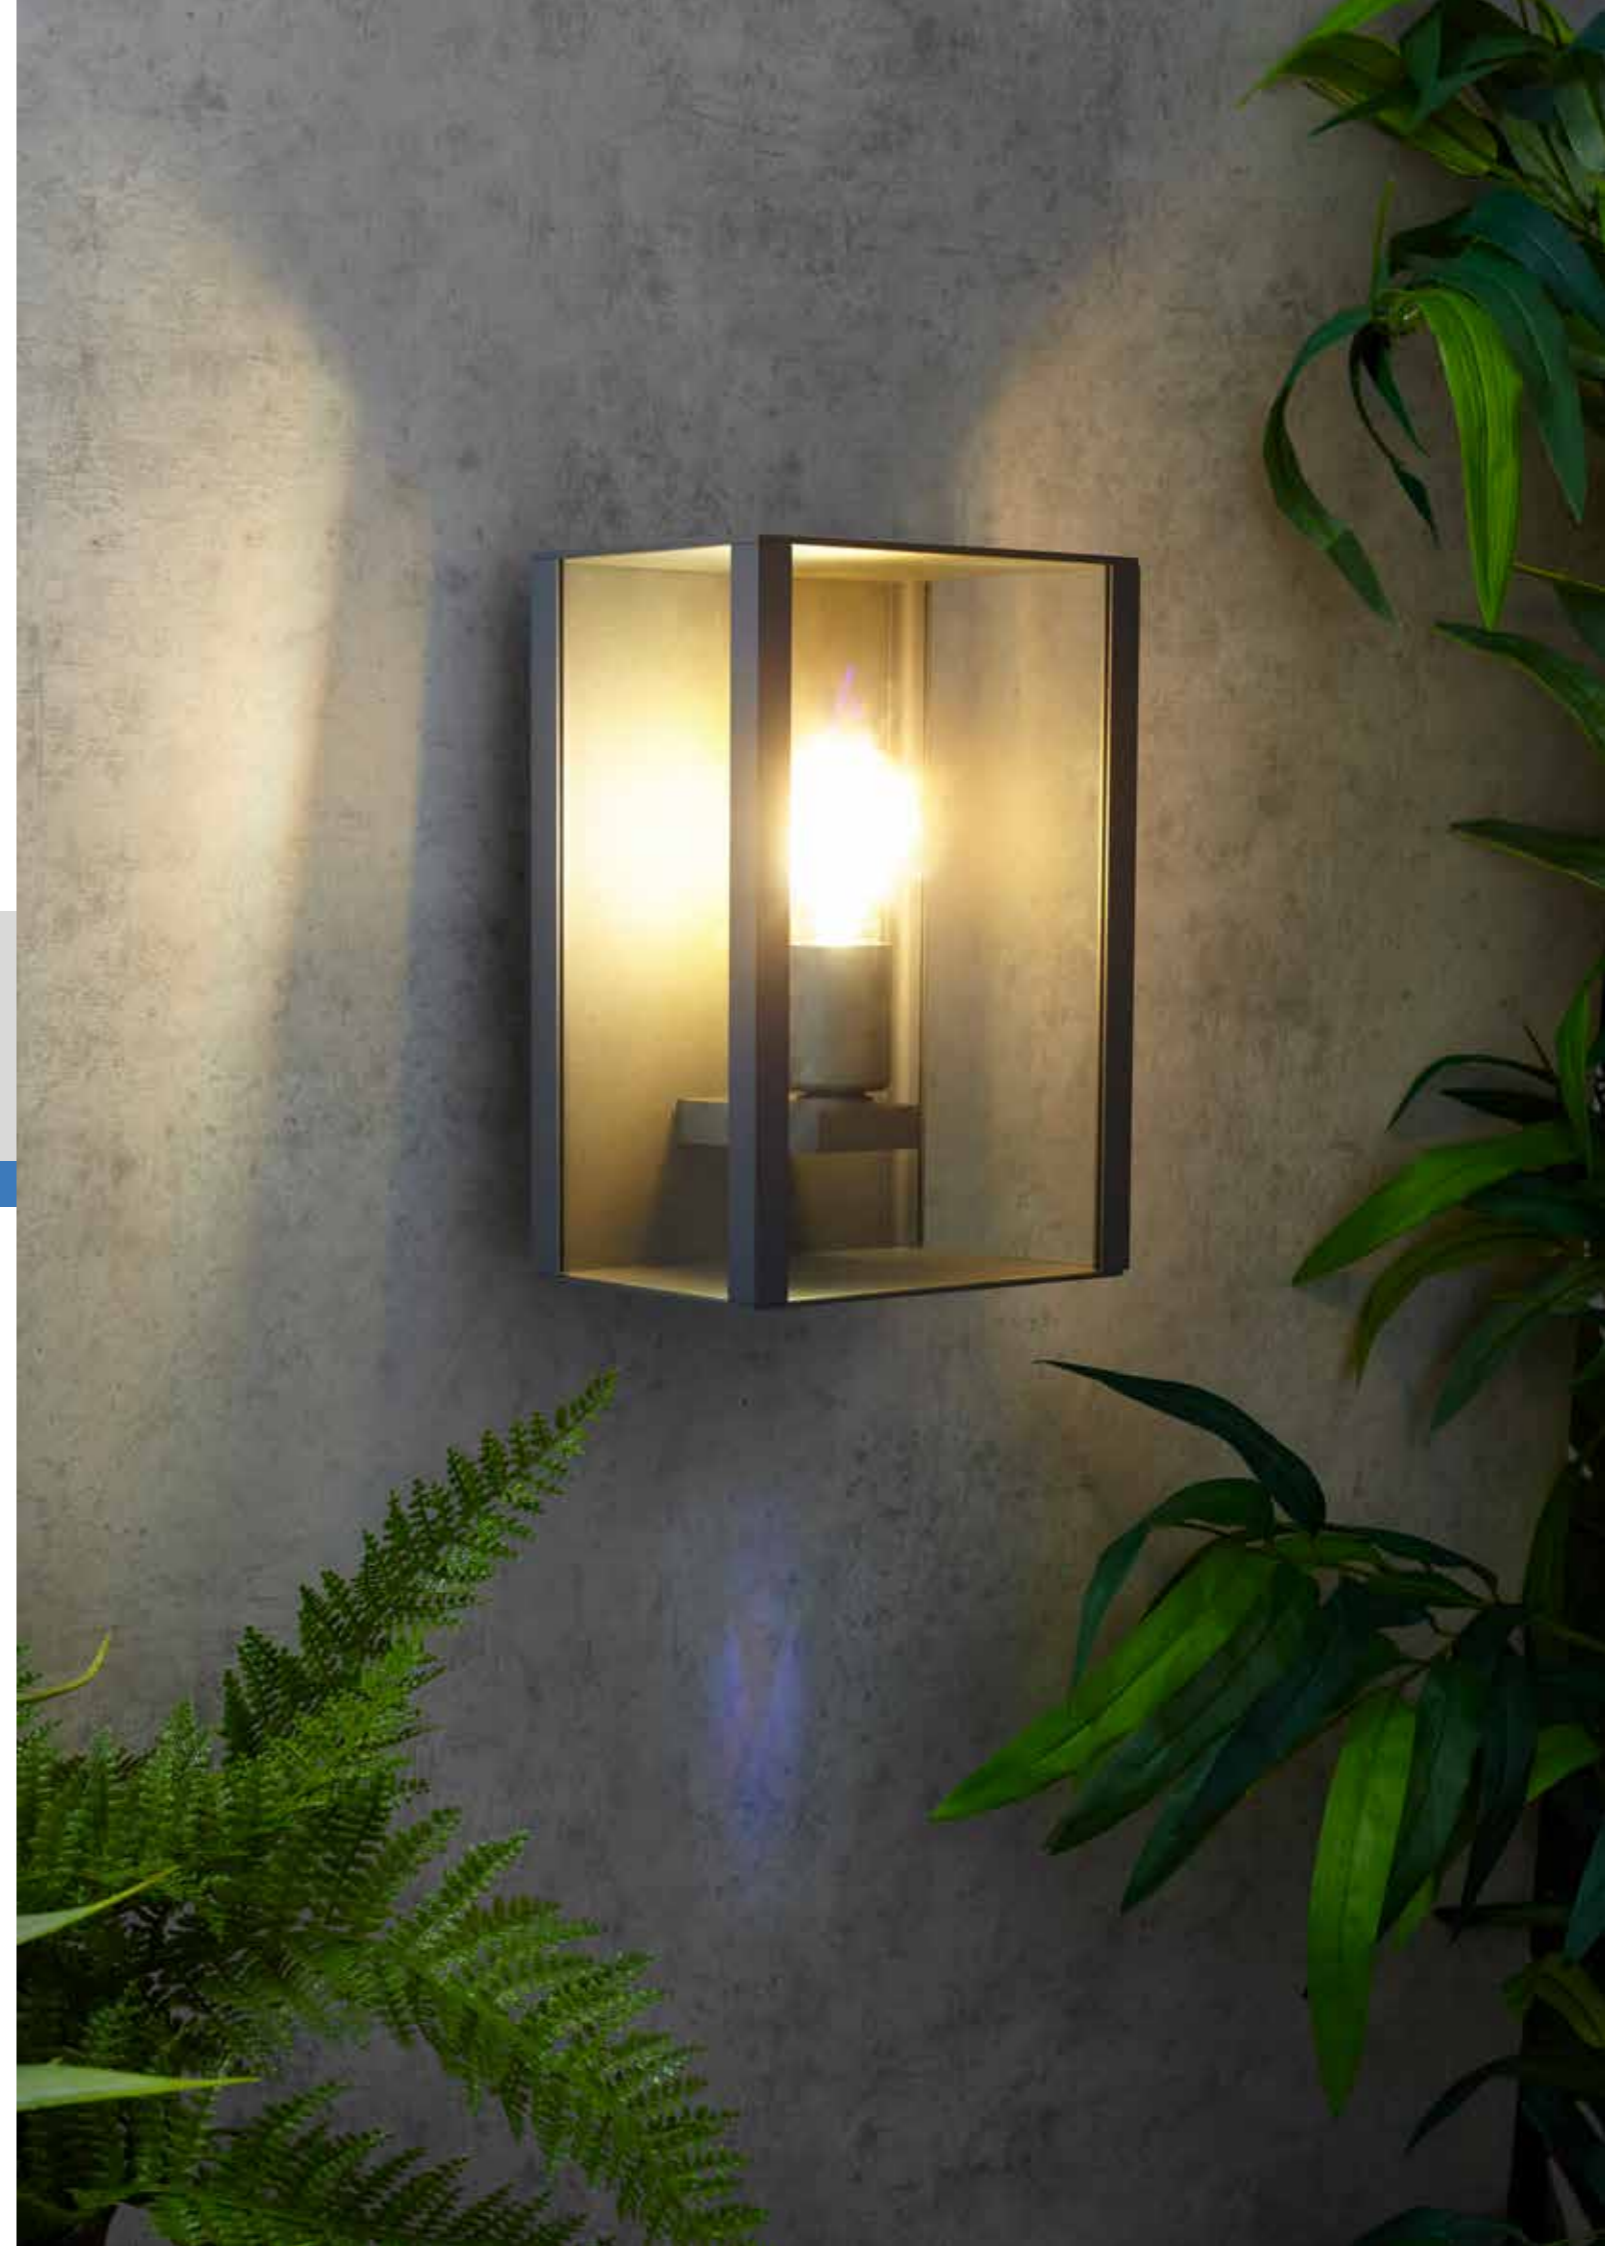

Supplied with Smart Wi-Fi A60 LED lamp

Smart LED Outdoor Modern Exterior Wall Light

Suitable for use in: Home exterior Garden areas

Features Compliance Specification

- Contemporary box style exterior wall light.
- Die cast aluminium construction with tempered glass enclosure.
- Textured powder coated anthracite finish.
- Supplied with Smart Wi-Fi and Bluetooth A60 LED filament lamp tuneable white and dimmable.
- Wi-Fi - works with a standard Wi-Fi router.
- Control your lights wirelessly and remotely with the WIZ app.
- Can be controlled via the WIZ App and voice controlled smart devices: Hey Google, Alexa, Siri, Samsung SmartThings.
- IFTTT compatible.
- LED lamp 7W - equivalent to 50W.
- LED Lifespan 15,000 hours.

SKU Code	Description	Wattage	Lumens	CCT	Input	Hertz
903PH	Outdoor Wall Light inc. A60 Smart Lamp	7W	640	2200-6500K & RGB	220-240V	50-60Hz

* This is an manufacturer's extended warranty that requires registration. Please register at 4liteuk.com/warranty