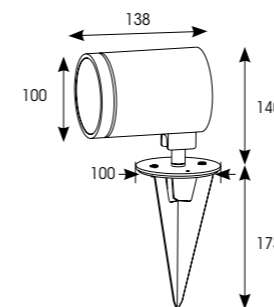

* This is an manufacturer's extended warranty that requires registration. Please register at 4liteuk.com/warranty