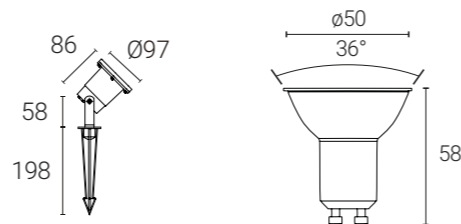

Supplied with Smart Wi-Fi and Bluetooth GU10 LED lamp

Smart LED Spike Light GU10

Suitable for use in: Garden areas

Features

Compliance

Specification

- Multi-purpose smart LED garden spotlight supplied with wall mounting bracket and spike.
- Pre-wired with 2 metres of rubber insulated cable.
- Powder coated die-cast aluminium body ensures maximum product endurance.
- Supplied with Smart GU10 LED lamp Wi-Fi & Bluetooth, tuneable white and dimmable.
- Wi-Fi & Bluetooth - works with a standard Wi-Fi router.
- Control your lights wirelessly and remotely with the WiZ App.
- Can be controlled via the WiZ App and voice controlled smart devices: Hey Google, Alexa, Siri, Samsung SmartThings.
- IFTTT compatible.
- LED lamp 4.9W - equivalent to 50W.
- LED Lifespan 15,000 hours.

SKU Code	Description	Wattage	Lumens	CCT	Input	Hertz
497PH	LED Spike Light inc. GU10 Smart Lamp	4.9W	345	2200-6500K & RGB	220-240	50-60Hz

* This is an manufacturer's extended warranty that requires registration. Please register at 4liteuk.com/warranty

Supplied with 2x Smart Wi-Fi and Bluetooth GU10 LED lamps

Smart LED Outdoor Up and Down Wall Light

Suitable for use in: Home exterior Garden areas

Features

Compliance

Specification