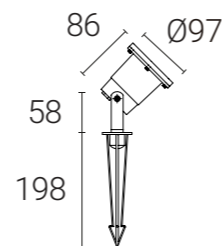

* This is an manufacturer's extended warranty that requires registration. Please register at 4liteuk.com/warranty

Supplied with Smart Wi-Fi and Bluetooth
GU10 LED lamp