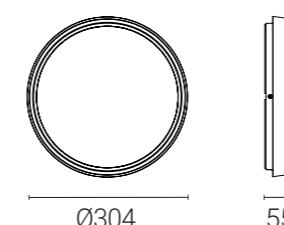

Smart LED Ceiling/Wall Light Matt White

Suitable
for use in:

- Bathroom
- Corridor
- Stairwells
- Hotels

Features

Compliance

Specification

- Smart ultra slim ceiling/wall light.
- Wi-Fi & Bluetooth - works with a standard Wi-Fi router.
- Controlled via smartphone, tablet, smart sensors, smart remotes or voice control.
- Works with Alexa, Hey Google, Apple Siri, Samsung SmartThings.
- IFTTT compatible.
- Rear fixing bracket and terminal housing for ease of installation.
- LED lifespan L70 54,000 hours.

SKU Code	Description	Wattage	Lumens	CCT	Input	Hertz
252PV	Smart LED CCT Ceiling/Wall Light Matt White	11W	1160	2700-6500K	220-240V	50-60Hz

* This is an manufacturer's extended warranty that requires registration. Please register at 4liteuk.com/warranty

Smart LED Ceiling/Wall Light Chrome

Suitable
for use in:

- Bathroom
- Corridor
- Stairwells
- Hotels

Features

Compliance

Specification

- Smart ultra slim ceiling/wall light.
- Wi-Fi & Bluetooth - works with a standard Wi-Fi router.
- Controlled via smartphone, tablet, smart sensors, smart remotes or voice control.
- Works with Alexa, Hey Google, Apple Siri, Samsung SmartThings.
- IFTTT compatible.
- Rear fixing bracket and terminal housing for ease of installation.
- LED lifespan L70 54,000 hours.

SKU Code	Description	Wattage	Lumens	CCT	Input	Hertz
331PV	Smart LED CCT Ceiling/Wall Light Chrome	11W	1160	2700-6500K	220-240V	50-60Hz

* This is an manufacturer's extended warranty that requires registration. Please register at 4liteuk.com/warranty