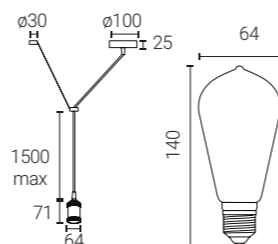

Supplied with Smart ST64 LED filament lamp

Smart LED Circular Ceiling Pendant
Blackened Silver with Amber ST64 Filament

Suitable
for use in:

- Kitchen
- Bedroom
- Dining Room
- Bar
- Boutique Hotel
- Restaurant

Features

Compliance

Specification

- Decorative vintage pendant design in Blackened silver finish with tuneable and dimmable filament ST64 lamp.
- Supplied with ST64 LED amber coated filament lamp and suspension accessory.
- Wi-Fi - works with a standard Wi-Fi router.
- 2m adjustable cable length allowing for a varied installation height.
- Control your lights wirelessly and remotely with the WIZ App.
- Can be controlled via the WIZ App and voice controlled smart devices: Hey Google, Alexa, Siri, Samsung SmartThings.
- IFTTT compatible.
- LED lamp 7W - equivalent to 50W.
- LED Lifespan L70 15,000 hours.

SKU Code	Description	Wattage	Lumens	CCT	Input	Hertz
825PH	Vintage Pendant inc. E27 ST64 - Amber	7W	640	2700-6500K	50-60Hz	220-240V

* This is an manufacturer's extended warranty that requires registration. Please register at 4liteuk.com/warranty

Supplied with Smart ST64 LED filament lamp

Smart LED Pear Cage Pendant
Matt Black with Amber ST64 Filament

Suitable
for use in:

- Kitchen
- Bedroom
- Dining Room
- Bar
- Boutique Hotel
- Restaurant

Features

Compliance

Specification