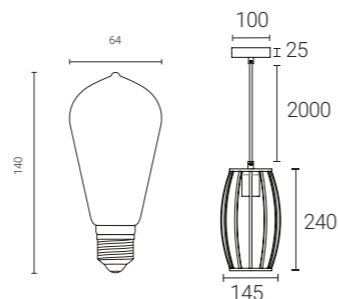

Supplied with Smart ST64 LED filament lamp

Smart LED Pear Cage Pendant Matt Black with Amber ST64 Filament

Suitable for use in:

- Kitchen
- Bedroom
- Dining Room
- Bar
- Boutique Hotel
- Restaurant

Features

Compliance

Specification

- Stylish metal cage in matt black with tuneable and dimmable filament amber ST64 lamp.
- Supplied with ST64 LED amber coated filament lamp and suspension accessory.
- Wi-Fi - works with a standard Wi-Fi router.
- 2m adjustable cable length allowing for a varied installation height.
- Control your lights wirelessly and remotely with the WIZ App.
- Can be controlled via the WIZ App and voice controlled smart devices: Hey Google, Alexa, Siri, Samsung SmartThings.
- IFTTT compatible.
- LED lamp 7W - equivalent to 50W.
- LED Lifespan 15,000 hours.

SKU Code	Description	Wattage	Lumens	CCT	Input	Hertz
588PH	Pear Cage Pendant inc. E27 ST64 - Amber	7W	640	2200-6500K	50-60Hz	220-240V

* This is an manufacturer's extended warranty that requires registration. Please register at 4liteuk.com/warranty

Supplied with Smart ST64 LED filament lamp

Smart LED Bird Cage Pendant Matt Black with Amber ST64

Suitable for use in:

- Kitchen
- Bedroom
- Dining Room
- Bar
- Boutique Hotel
- Restaurant

Features

Compliance

Specification

- Stylish round metal cage in matt black with tuneable and dimmable filament amber ST64 lamp.
- Supplied with ST64 LED amber coated filament lamp and suspension accessory.
- Wi-Fi - works with a standard Wi-Fi router.
- 2m adjustable cable length allowing for a varied installation height.
- Control your lights wirelessly and remotely with the WIZ App.
- Can be controlled via the WIZ App and voice controlled smart devices: Hey Google, Alexa, Siri, Samsung SmartThings.
- IFTTT compatible.
- LED lamp 7W - equivalent to 50W.
- LED Lifespan 15,000 hours.