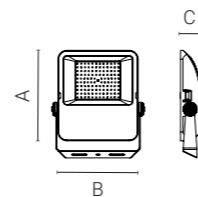

LED Die-cast Floodlight

Suitable for use in: Garden Security Lighting

Features Compliance Specification

- Professional IP65 rated floodlight for external applications.
- PIR option available, perfect for security lighting
- Pre-wired with 1m cable.
- Full range of wattages to cover a number of applications (from low output for gardens and security, to high output for outside storage and car parks).
- Die-cast aluminium construction ensures durability and strength.
- LED lifetime L70 50,000 hours.

SKU Code	Description	Wattage	Lumens	CCT	Input	Hertz	A	B	C
681KK	LED Die-cast Floodlight	10W	1150	4000K	220-240V	50-60Hz	100mm	90mm	31mm
466KK	LED Die-cast Floodlight	20W	2400	4000K	220-240V	50-60Hz	110mm	95mm	33mm
587KK	LED Die-cast Floodlight	30W	3400	4000K	220-240V	50-60Hz	125mm	110mm	33.5mm
468KK	LED Die-cast Floodlight	50W	5600	4000K	220-240V	50-60Hz	160mm	139mm	48.6mm
627KK	LED Die-cast Floodlight	100W	13000	4000K	220-240V	50-60Hz	265mm	235mm	60mm
778KK	LED Die-cast Floodlight	150W	18900	4000K	220-240V	50-60Hz	300mm	260mm	59.9mm
959KK	LED Die-cast Floodlight	200W	24500	4000K	220-240V	50-60Hz	360mm	310mm	59.4mm

* This is an manufacturer's extended warranty that requires registration. Please register at 4liteuk.com/warranty

LED Die-cast Floodlight PIR

Suitable for use in: Garden Security Lighting

Features Compliance Specification

- Professional IP65 rated floodlight for external applications.
- Pre-wired with 1m cable.
- Full range of wattages to cover a number of applications (from low output for gardens and security, to high output for outside storage and car parks).
- Die-cast aluminium construction ensures durability and strength.
- LED lifetime L70 50,000 hours.