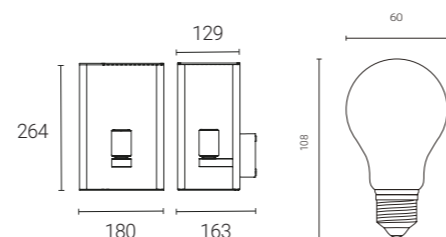

* This is an manufacturer's extended warranty that requires registration. Please register at 4liteuk.com/warranty