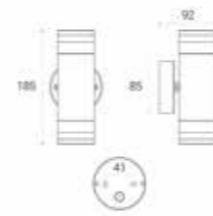

* This is an manufacturer's extended warranty that requires registration. Please register at 4liteuk.com/warranty