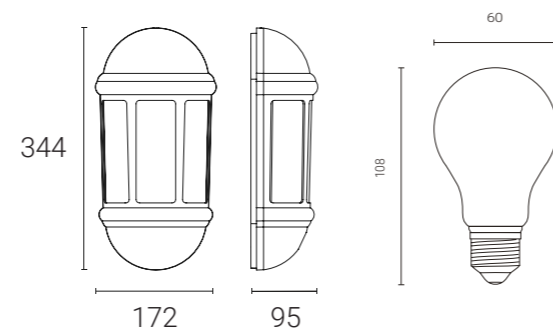

* This is an manufacturer's extended warranty that requires registration. Please register at 4liteuk.com/warranty

Supplied with Smart A60 E27 Bulb