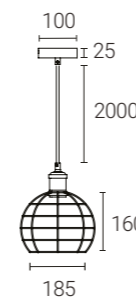

Decorative Bell Cage Pendant
Matt Black

Suitable
for use in:

- Kitchen
- Bedroom
- Dining Room
- Bar
- Hotel
- Restaurant

Features   **Compliance**   **Specification**

- **Decorative bell shaped metal cage pendant in matt black finish.**
- **Fully adjustable 2m fabric cable.**
- **Suitable for use with E27 lamps.**
- **Perfect for use in kitchen areas and living spaces.**

SKU Code	Description
611TV	Cage Pendant - Matt Black

* This is an manufacturer's extended warranty that requires registration. Please register at 4liteuk.com/warranty

Decorative Bird Cage Pendant
Matt Black

Suitable
for use in:

- Kitchen
- Bedroom
- Dining Room
- Bar
- Hotel
- Restaurant

Features   **Compliance**   **Specification**

- **Decorative bird cage metal pendant in matt black finish.**
- **Fully adjustable 2m fabric cable.**
- **Suitable for use with E27 lamps.**
- **Perfect for use in kitchen areas and living spaces.**

SKU Code	Description
961TV	Cage Pendant - Matt Black

* This is an manufacturer's extended warranty that requires registration. Please register at 4liteuk.com/warranty