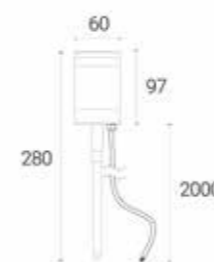

\* This is an manufacturer's extended warranty that requires registration. Please register at [4liteuk.com/warranty](http://4liteuk.com/warranty)

Supplied with Smart A60 E27 Bulb

152GR

**Smart LED** Decorative Half Wall Lantern  
A60 E27 Clear