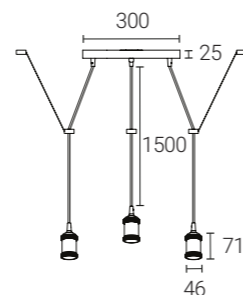

Decorative 3-way Circular Ceiling Pendant
Blackened Silver

Suitable
for use in:

- Kitchen
- Bedroom
- Dining Room
- Bar
- Hotel
- Restaurant

Features Compliance Specification

- Circular ceiling pendant in blackened silver finish.
- Fully adjustable 2m fabric cable.
- Suitable for use with E27 lamps.
- Perfect for use in kitchen areas and living spaces.

SKU Code	Description
407TV	3 Circle Pendant - Blackened Silver

* This is an manufacturer's extended warranty that requires registration. Please register at 4liteuk.com/warranty

Supplied with 3x Smart G125 LED filament lamp

Smart LED 3-way Circular Pendant
Blackened Silver with G125 Filament

Suitable
for use in:

- Kitchen
- Bedroom
- Dining Room
- Bar
- Boutique Hotel
- Restaurant

Features Compliance Specification

- Circular ceiling pendant in blackened silver finish.
- Supplied with 3 x G125 LED amber coated filament lamps and suspension accessory.
- Wi-Fi - works with a standard Wi-Fi router.
- 2m adjustable cable length allowing for a varied installation height.
- Control your lights wirelessly and remotely with the WIZ App.
- Can be controlled via the WIZ App and voice controlled smart devices: Hey Google, Alexa, Siri, Samsung SmartThings.
- IFTTT compatible.
- LED lamp 7W - equivalent to 54W.
- LED Lifespan 15,000 hours.

SKU Code	Description	Wattage	Lumens	CCT	Input	Hertz
921PH	3 Circular Pendant inc. 3 x E27 G125 - Amber	7W	640	2200-6500K	50-60Hz	220-240V

* This is an manufacturer's extended warranty that requires registration. Please register at 4liteuk.com/warranty