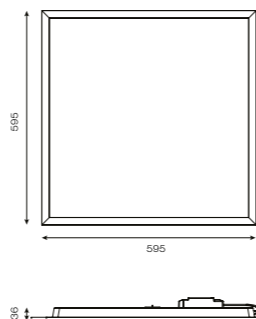

Compatible with 426GR

785GR

LED Backlit Panel CCT 600x600
Single and Trade Pack of 4

Suitable
for use in:

Education
Commercial
Ancillary areas

Features

Compliance

Specification

- Slimline design allows for installation into shallow ceiling voids.
- UGR<19 (unified glare rating) compliant luminaire assisting to eliminate glare for visual comfort.
- TPa as standard.
- Operating temp -20°C - 40°C.
- LED lifetime L80 60,000 hours.

SKU Code	Description	Wattage	Lumens	CCT	Input	Hertz
785GR	LED PANEL CCT 600x600 Backlit	30W	3600	3000K/4000K/6500K	220-240V	50-60Hz
541GR	LED PANEL CCT 600x600 Backlit Trade Pack of 4	30W	3600	3000K/4000K/6500K	220-240V	50-60Hz

* This is an manufacturer's extended warranty that requires registration. Please register at 4liteuk.com/warranty

UGR<19

Compatible with 426GR

845GR

LED Backlit Panel Multi Wattage 600x600
Single and Trade Pack of 4

Suitable
for use in:

Education
Commercial
Ancillary areas

Features

Compliance

Specification

- Slimline design allows for installation into shallow ceiling voids.
- UGR<19 (unified glare rating) compliant luminaire assisting to eliminate glare for visual comfort.
- TPa as standard.
- Operating temp -20°C - 40°C.
- LED lifetime L80 54,000 hours.

SKU Code	Description	Wattage	Lumens	CCT	Input	Hertz
845GR	LED PANEL 600x600 Cool White Multi Wattage	12-18W	2100-3100	4000K	220-240V	50-60Hz
755GR	LED PANEL 600x600 CW Multi Wattage Trade Pack of 4	12-18W	2100-3100	4000K	220-240V	50-60Hz

* This is an manufacturer's extended warranty that requires registration. Please register at 4liteuk.com/warranty