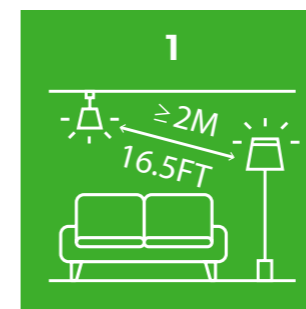

Get started with SpaceSense

Install Lights

Install two 4lite connected by WiZ lights at least two metres apart. No need to point your lights in any specific direction - just let Wi-Fi do its thing.