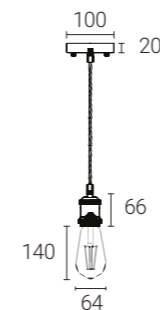

* This is an manufacturer's extended warranty that requires registration. Please register at 4liteuk.com/warranty