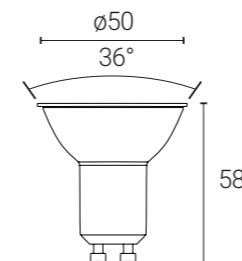

* This is a manufacturer's extended warranty that requires registration. Please register at 4liteuk.com/warranty