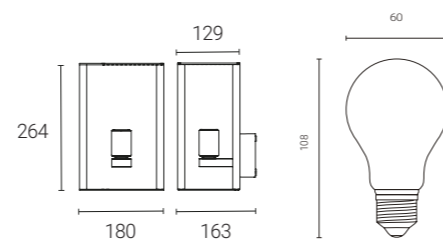

Supplied with Smart Wi-Fi A60 LED lamp

Smart LED Outdoor Modern Exterior Wall Light

Suitable for use in: Home exterior Garden areas

Features Compliance Specification

- Contemporary box style exterior wall light.
- Die cast aluminium construction with tempered glass enclosure.
- Textured powder coated anthracite finish.
- Supplied with Smart Wi-Fi and Bluetooth A60 LED filament lamp tuneable white and dimmable.
- Wi-Fi - works with a standard Wi-Fi router.
- Control your lights wirelessly and remotely with the WIZ app.
- Can be controlled via the WIZ App and voice controlled smart devices: Hey Google, Alexa, Siri, Samsung SmartThings.
- IFTTT compatible.
- LED lamp 7W - equivalent to 50W.
- LED Lifespan 15,000 hours.

SKU Code	Description	Wattage	Lumens	CCT	Input	Hertz
903PH	Outdoor Wall Light inc. A60 Smart Lamp	7W	640	2200-6500K & RGB	220-240V	50-60Hz

* This is an manufacturer's extended warranty that requires registration. Please register at 4liteuk.com/warranty