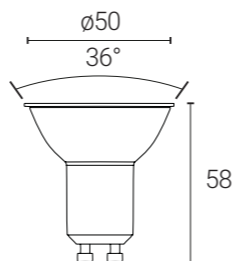

* This is a manufacturer's extended warranty that requires registration. Please register at 4liteuk.com/warranty