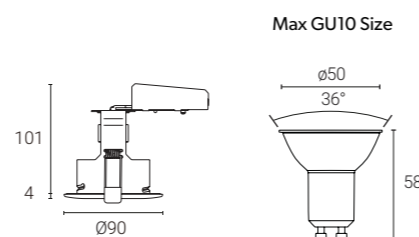

Connected by  
**Wiz**

**LED Fire Rated Downlight GU10 IP20**  
Trade Packs of 6,10 and 30

**Suitable**  
for use in: Kitchen/Diner  
Bedroom  
Home office

Features Compliance Specification

- Adjustable compact Fire Rated adjustable Downlight for shallow ceiling voids.
- Twistlock lamp retaining ring for ease of lamp replacement.
- Protective sheathing spring clips for ease of installation and ceiling protection.
- Suitable for standard GU10 halogen or LED lamps.
- Fully tested for 30,60 and 90 minutes to meet Part B of Building regulations