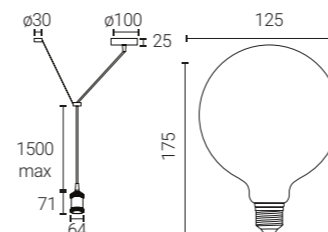

Supplied with Smart G125 LED filament lamp

LED Filament Pendant
Blackened Silver

Suitable
for use in:

- Kitchen
- Bedroom
- Dining Room
- Bar
- Hotel
- Restaurant

Features

Compliance

Specification

- Decorative vintage pendant design in blackened silver finish suitable for residential, hotel or restaurant applications.
- Supplied with either G125 or ST64 LED amber coated filament lamp and suspension accessory.
- LED lifespan L70 15,000 hours.
- 1.0m adjustable cable length allowing for a varied installation height.
- Triac dimmable as standard.

SKU Code	Description	Wattage	Lumens	CCT	Input	Hertz
461VH	G125 Filament Pendant - Blackened Silver	7.5W	690	2500K	220-240V	50-60Hz

* This is an manufacturer's extended warranty that requires registration. Please register at 4liteuk.com/warranty

Supplied with Smart G125 LED filament lamp

Smart LED Circular Ceiling Pendant
Blackened Silver with Amber G125 Filament

Suitable
for use in:

- Kitchen
- Bedroom
- Dining Room
- Bar
- Hotel
- Restaurant

Features

Compliance

Specification

- Decorative vintage pendant design in blackened silver finish with tuneable and dimmable filament G125 lamp.
- Supplied with G125 LED amber coated filament lamp and suspension accessory.
- Wi-Fi - works with a standard Wi-Fi router.
- 2m adjustable cable length allowing for a varied installation height.
- Control your lights wirelessly and remotely with the WIZ App.
- Can be controlled via the WIZ App and voice controlled smart devices: Hey Google, Alexa, Siri, Samsung SmartThings.
- IFTTT compatible.
- LED lamp 7W - equivalent to 50W.
- LED Lifespan L70 15,000 hours.

SKU Code	Description	Wattage	Lumens	CCT	Input	Hertz
980PH	Vintage Pendant inc.E27 G125 - Amber	7W	640	2700-4500K	50-60Hz	220-240V