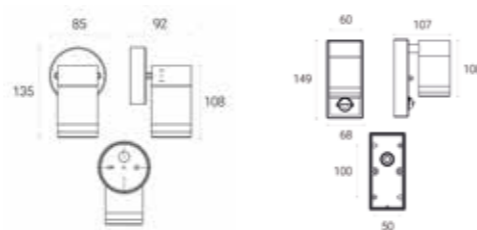

* This is an manufacturer's extended warranty that requires registration. Please register at 4liteuk.com/warranty