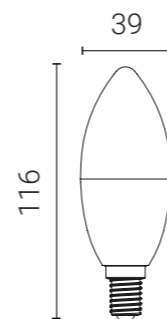

* This is an manufacturer's extended warranty that requires registration. Please register at 4liteuk.com/warranty