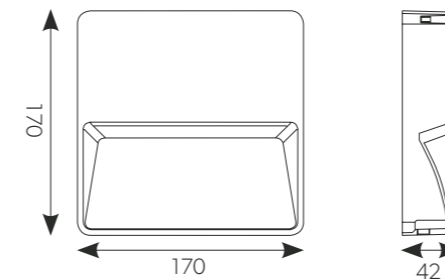

* This is an manufacturer's extended warranty that requires registration. Please register at 4liteuk.com/warranty