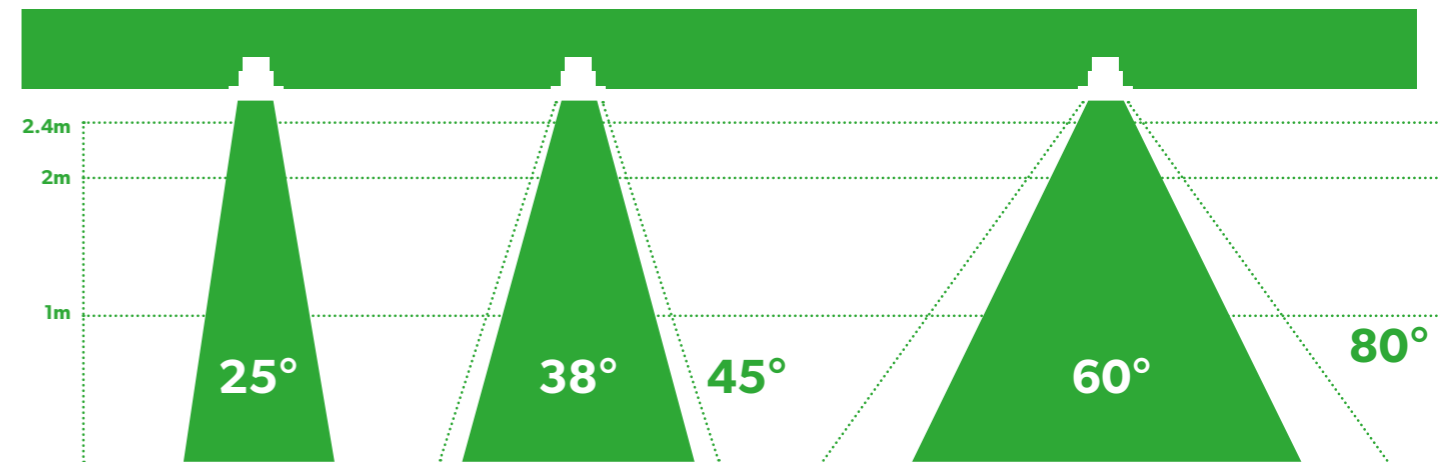

UGR Explained

UGR < 19

Uncomfortable glare is quantified by the Unified Glare Rating (UGR). The UGR provides a rating for a luminaire which determines if it is likely to cause discomfort in specific types of work situation. It is important to achieve the correct level of lighting for your environment. UGR 19 or below is considered most suitable for office environments. You can find the UGR ratings on the 4lite LED panels in the commercial section.