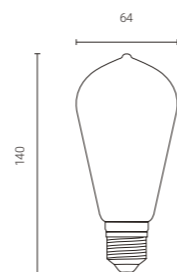

* This is an manufacturer's extended warranty that requires registration. Please register at 4liteuk.com/warranty