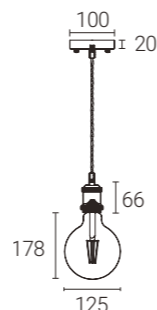

Supplied with Smart G125 LED filament lamp

LED Filament Pendant
Blackened Silver

Suitable
for use in:

- Kitchen
- Bedroom
- Dining Room
- Bar
- Hotel
- Restaurant

Features

Compliance

Specification

- Decorative vintage pendant design in blackened silver finish suitable for residential, hotel or restaurant applications.
- Supplied with either G125 or ST64 LED amber coated filament lamp and suspension accessory.
- LED lifespan L70 15,000 hours.
- 1.0m adjustable cable length allowing for a varied installation height.
- Triac dimmable as standard.

SKU Code	Description	Wattage	Lumens	CCT	Input	Hertz
461VH	G125 Filament Pendant - Blackened Silver	7.5W	690	2500K	220-240V	50-60Hz

* This is an manufacturer's extended warranty that requires registration. Please register at 4liteuk.com/warranty

Supplied with Smart G125 LED filament lamp

Smart LED Circular Ceiling Pendant
Blackened Silver with Amber G125 Filament

Suitable
for use in:

- Kitchen
- Bedroom
- Dining Room
- Bar
- Hotel
- Restaurant

Features

Compliance

Specification

- Decorative vintage pendant design in blackened silver finish with tuneable and dimmable filament G125 lamp.
- Supplied with G125 LED amber coated filament lamp and suspension accessory.
- Wi-Fi - works with a standard Wi-Fi router.
- 2m adjustable cable length allowing for a varied installation height.
- Control your lights wirelessly and remotely with the WIZ App.
- Can be controlled via the WIZ App and voice controlled smart devices: Hey Google, Alexa, Siri, Samsung SmartThings.
- IFTTT compatible.
- LED lamp 7W - equivalent to 50W.
- LED Lifespan L70 15,000 hours.

SKU Code	Description	Wattage	Lumens	CCT	Input	Hertz
980PH	Vintage Pendant inc.E27 G125 - Amber	7W	640	2700-4500K	50-60Hz	220-240V