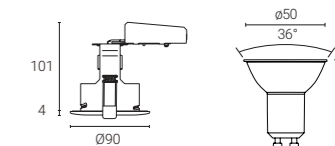

SKU Code	Description	Wattage	Lumens	Input	Hertz
899PG	WiZ LED FRD light IP65 GU10 Matt White	4.9W	350	220-240V	50-60Hz
100PG	WiZ LED FRD light IP65 GU10 Chrome	4.9W	350	220-240V	50-60Hz
272PG	WiZ LED FRD light IP65 GU10 Satin Chrome	4.9W	350	220-240V	50-60Hz
181GG	WiZ LED FRD DOWNLIGHT IP65 Matt White Pack of 2	4.9W	350	220-240V	50-60Hz
684GR	WiZ LED FRD DOWNLIGHT IP65 Chrome Pack of 2	4.9W	350	220-240V	50-60Hz
462GR	WiZ LED FRD DOWNLIGHT IP65 Satin Chrome Pack of 2	4.9W	350	220-240V	50-60Hz
224GR	WiZ LED FRD DOWNLIGHT IP65 White Matt Pack of 6	4.9W	350	220-240V	50-60Hz
299GR	WiZ LED FRD DOWNLIGHT IP65 Chrome Pack of 6	4.9W	350	220-240V	50-60Hz
788GR	WiZ LED FRD DOWNLIGHT IP65 Satin Chrome Pack of 6	4.9W	350	220-240V	50-60Hz

* This is a manufacturer's extended warranty that requires registration. Please register at 4liteuk.com/warranty