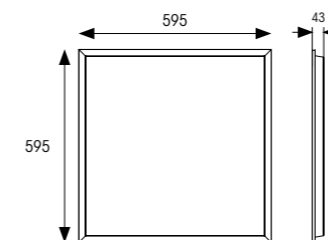

* This is an manufacturer's extended warranty that requires registration. Please register at 4liteuk.com/warranty