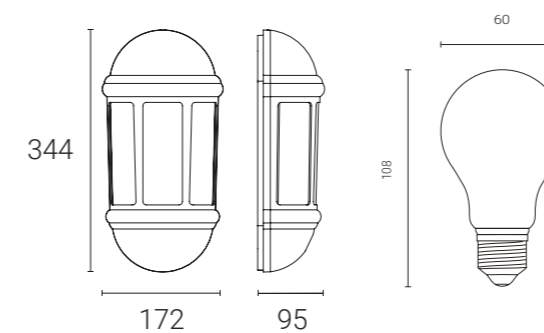

* This is an manufacturer's extended warranty that requires registration. Please register at 4liteuk.com/warranty