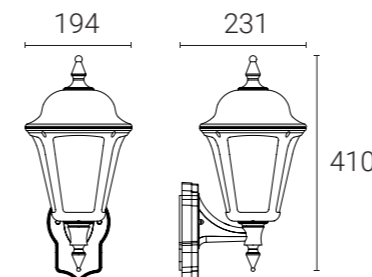

* This is an manufacturer's extended warranty that requires registration. Please register at 4liteuk.com/warranty