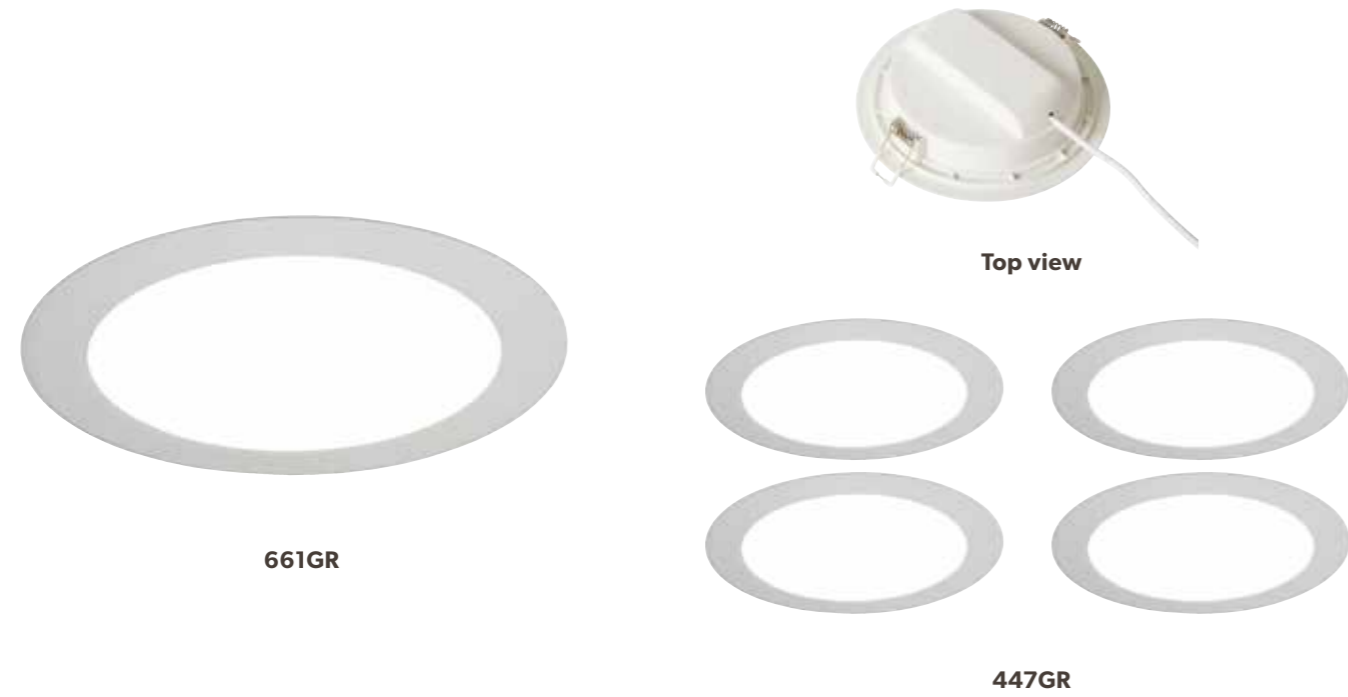

LED Slim Downlight
Single and Trade Pack of 4

Suitable
for use in:

- Kitchen
- Bedroom
- Dining Room
- Office
- Hotel
- Restaurant