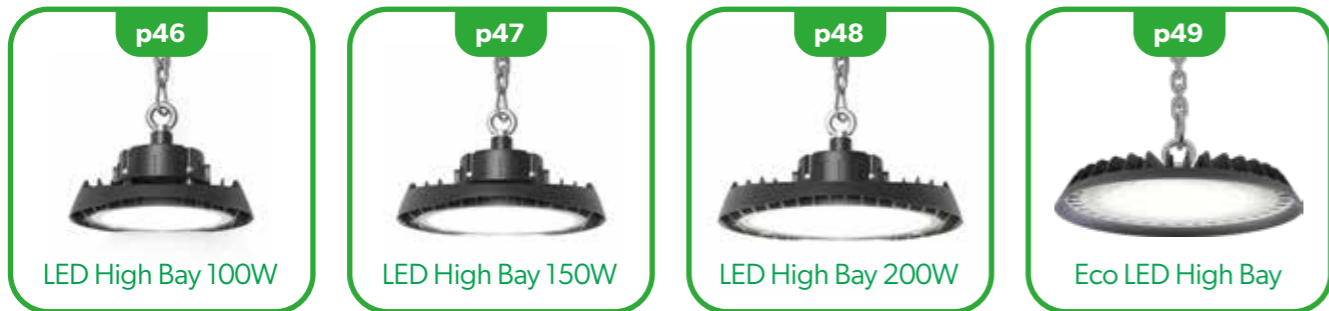

High Bay Range