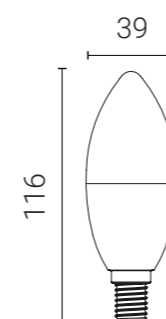

SKU Code	Description	Wattage	Lumens	CCT
595GR	LED C37 RGB Wi-Fi/Bluetooth Pack of 2	4.9W	470	2700 - 6500K