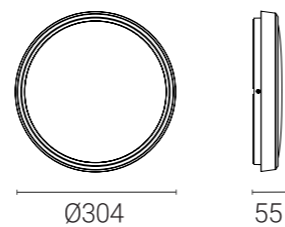

252PV

Smart LED Ceiling/Wall Light Matt White

Suitable
for use in:

- Bathroom
- Corridor
- Stairwells
- Hotels

Features

Compliance

Specification

- Smart ultra slim ceiling/wall light.
- Wi-Fi & Bluetooth - works with a standard Wi-Fi router.
- Controlled via smartphone, tablet, smart sensors, smart remotes or voice control.
- Works with Alexa, Hey Google, Apple Siri, Samsung SmartThings.
- IFTTT compatible.
- Rear fixing bracket and terminal housing for ease of installation.
- LED lifespan L70 54,000 hours.

SKU Code	Description	Wattage	Lumens	CCT	Input	Hertz
252PV	Smart LED Ceiling/Wall Light Matt White	11W	1160	2700-6500K	220-240V	50-60Hz

* This is an manufacturer's extended warranty that requires registration. Please register at 4liteuk.com/warranty

331PV

Smart LED Ceiling/Wall Light Chrome

Suitable
for use in:

- Bathroom
- Corridor
- Stairwells
- Hotels

Features

Compliance

Specification

- Smart ultra slim ceiling/wall light.
- Wi-Fi & Bluetooth - works with a standard Wi-Fi router.
- Controlled via smartphone, tablet, smart sensors, smart remotes or voice control.
- Works with Alexa, Hey Google, Apple Siri, Samsung SmartThings.
- IFTTT compatible.
- Rear fixing bracket and terminal housing for ease of installation.
- LED lifespan L70 54,000 hours.

SKU Code	Description	Wattage	Lumens	CCT	Input	Hertz
331PV	Smart LED Ceiling/Wall Light Chrome	11W	1160	2700-6500K	220-240V	50-60Hz

* This is an manufacturer's extended warranty that requires registration. Please register at 4liteuk.com/warranty