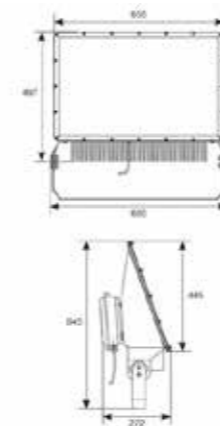

* This is an manufacturer's extended warranty that requires registration. Please register at 4liteuk.com/warranty