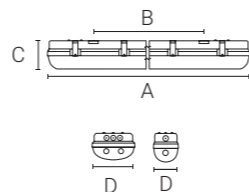

LED Non-Corrosive Single Emergency

SKU Code	Description	Wattage	Lumens	CCT	Input	Hertz	A	B	C	D
282KJ	LED NCF 4 Ft Single Emergency	20W	2100	4000K	230V	50Hz	1266mm	860mm	75mm	85mm
674KJ	LED NCF 5 Ft Single Emergency	28W	3200	4000K	230V	50Hz	1566mm	960mm	75mm	85mm
744KJ	LED NCF 6 Ft Single Emergency	34W	3800	4000K	230V	50Hz	1866mm	1030mm	80mm	85mm

LED Non-Corrosive Single Microwave Sensor

SKU Code	Description	Wattage	Lumens	CCT	Input	Hertz	A	B	C	D
818KJ	LED NCF 4 Ft Single MWS	20W	2100	4000K	230V	50Hz	1266mm	860mm	75mm	85mm
443KJ	LED NCF 5 Ft Single MWS	28W	3200	4000K	230V	50Hz	1566mm	960mm	75mm	85mm
595KJ	LED NCF 6 Ft Single MWS	34W	3800	4000K	230V	50Hz	1866mm	1030mm	80mm	85mm

LED Non-Corrosive Single Emergency Microwave Sensor

SKU Code	Description	Wattage	Lumens	CCT	Input	Hertz	A	B	C	D
556KK	LED NCF 4 Ft Single MWS	20W	2100	4000K	230V	50Hz	1266mm	860mm	75mm	85mm
316KK	LED NCF 5 Ft Single MWS	28W	3200	4000K	230V	50Hz	1566mm	960mm	75mm	85mm
661KK	LED NCF 6 Ft Single MWS	34W	3800	4000K	230V	50Hz	1866mm	1030mm	80mm	85mm

LED Non-Corrosive Single Trade Pack of 4

SKU Code	Description	Wattage	Lumens	CCT	Input	Hertz	A	B	C	D
671GC	LED NCF 4 Ft Single Trade Pack of 4	20W	2100	4000K	230V	50Hz	1266mm	860mm	75mm	85mm
164GG	LED NCF 5 Ft Single Trade Pack of 4	28W	3200	4000K	230V	50Hz	1566mm	960mm	75mm	85mm
233GR	LED NCF 6 Ft Single Trade Pack of 4	34W	3800	4000K	230V	50Hz	1866mm	1030mm	80mm	85mm