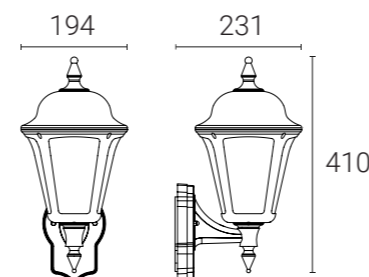

* This is an manufacturer's extended warranty that requires registration. Please register at 4liteuk.com/warranty