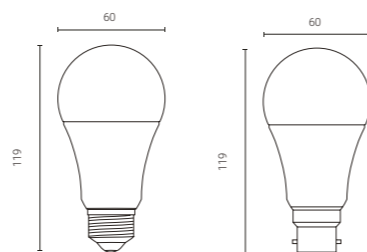

* This is a manufacturer's extended warranty that requires registration. Please register at 4liteuk.com/warranty