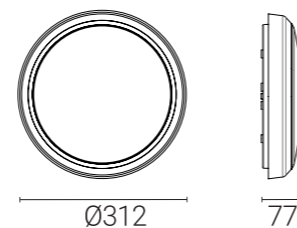

Smart LED Circular Surface CCT Ceiling/Wall Light White

Suitable
for use in:

Bathroom
Corridor
Stairwells
Hotels

Features

- Smart slim ceiling/wall light with contemporary aesthetic.
- Wi-Fi & Bluetooth - works with a standard Wi-Fi router.
- Controlled via smartphone, tablet, smart sensors, smart remotes or voice control.
- Works with Alexa, Hey Google, Apple Siri, Samsung SmartThings.
- IFTTT compatible.
- All polycarbonate construction with opal diffuser.
- Matt white, chrome or graphite trim finish.
- Full IP65 ingress protection rating allows a multitude of installation options.
- LED lifespan L70 36,000 hours.

SKU Code	Description	Wattage	Lumens	CCT	Input	Hertz
470KK	Smart LED CCT Ceiling/Wall Light White	11W	1160	2700-6500K	220-240V	50-60Hz

* This is an manufacturer's extended warranty that requires registration.
Please register at 4liteuk.com/warranty

Smart LED Circular Surface CCT Ceiling/Wall Light Chrome

Suitable
for use in:

Bathroom
Corridor
Stairwells
Hotels

Features

- Smart slim ceiling/wall light with contemporary aesthetic.
- Wi-Fi & Bluetooth - works with a standard Wi-Fi router.
- Controlled via smartphone, tablet, smart sensors, smart remotes or voice control.
- Works with Alexa, Hey Google, Apple Siri, Samsung SmartThings.
- IFTTT compatible.
- All polycarbonate construction with opal diffuser.
- Matt white, chrome or graphite trim finish.
- Full IP65 ingress protection rating allows a multitude of installation options.
- LED lifespan L70 36,000 hours.

SKU Code	Description	Wattage	Lumens	CCT	Input	Hertz
461KK	Smart LED CCT Ceiling/Wall Light Chrome	11W	1160	2700-6500K	220-240V	50-60Hz

* This is an manufacturer's extended warranty that requires registration.
Please register at 4liteuk.com/warranty