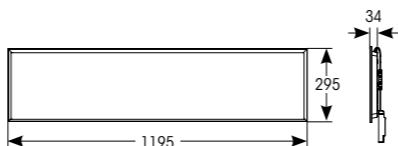

UGR<19

LED Backlit Panel 1200x600
Single and Trade Pack of 4

Suitable for use in: Offices Education

Features Compliance Specification

- Slimline design allows for installation into shallow ceiling voids.
- UGR<19 (unified glare rating) compliant luminaire assisting to eliminate glare for visual comfort.
- TPa as standard.
- Operating temp -10°C - 40°C.
- LED lifetime 54,000 hours.

SKU Code	Description	Wattage	Lumens	CCT	Input	Hertz
433GR	LED Panel 1200x600 CW	47W	5500	4000K	220-240V	50-60Hz
735GR	LED Panel 1200x600 CW Trade Pack of 4	47W	5500	4000K	220-240V	50-60Hz

* This is an manufacturer's extended warranty that requires registration. Please register at 4liteuk.com/warranty