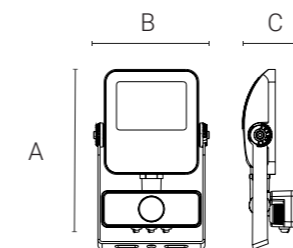

LED Die-cast Floodlight

Suitable for use in: Garden Security Lighting

Features Compliance Specification

- Professional IP65 rated floodlight for external applications.
- PIR option available, perfect for security lighting
- Pre-wired with 1m cable.
- Full range of wattages to cover a number of applications (from low output for gardens and security, to high output for outside storage and car parks).
- Die-cast aluminium construction ensures durability and strength.
- LED lifetime L70 50,000 hours.

SKU Code	Description	Wattage	Lumens	CCT	Input	Hertz	A	B	C
681KK	LED Die-cast Floodlight	10W	1150	4000K	220-240V	50-60Hz	100mm	90mm	31mm
466KK	LED Die-cast Floodlight	20W	2400	4000K	220-240V	50-60Hz	110mm	95mm	33mm
587KK	LED Die-cast Floodlight	30W	3400	4000K	220-240V	50-60Hz	125mm	110mm	33.5mm
468KK	LED Die-cast Floodlight	50W	5600	4000K	220-240V	50-60Hz	160mm	139mm	48.6mm
627KK	LED Die-cast Floodlight	100W	13000	4000K	220-240V	50-60Hz	265mm	235mm	60mm
778KK	LED Die-cast Floodlight	150W	18900	4000K	220-240V	50-60Hz	300mm	260mm	59.9mm
959KK	LED Die-cast Floodlight	200W	24500	4000K	220-240V	50-60Hz	360mm	310mm	59.4mm

* This is an manufacturer's extended warranty that requires registration. Please register at 4liteuk.com/warranty

LED Die-cast Floodlight PIR

Suitable for use in: Garden Security Lighting

Features Compliance Specification

- Professional IP65 rated floodlight for external applications.
- Pre-wired with 1m cable.
- Full range of wattages to cover a number of applications (from low output for gardens and security, to high output for outside storage and car parks).
- Die-cast aluminium construction ensures durability and strength.
- LED lifetime L70 50,000 hours.