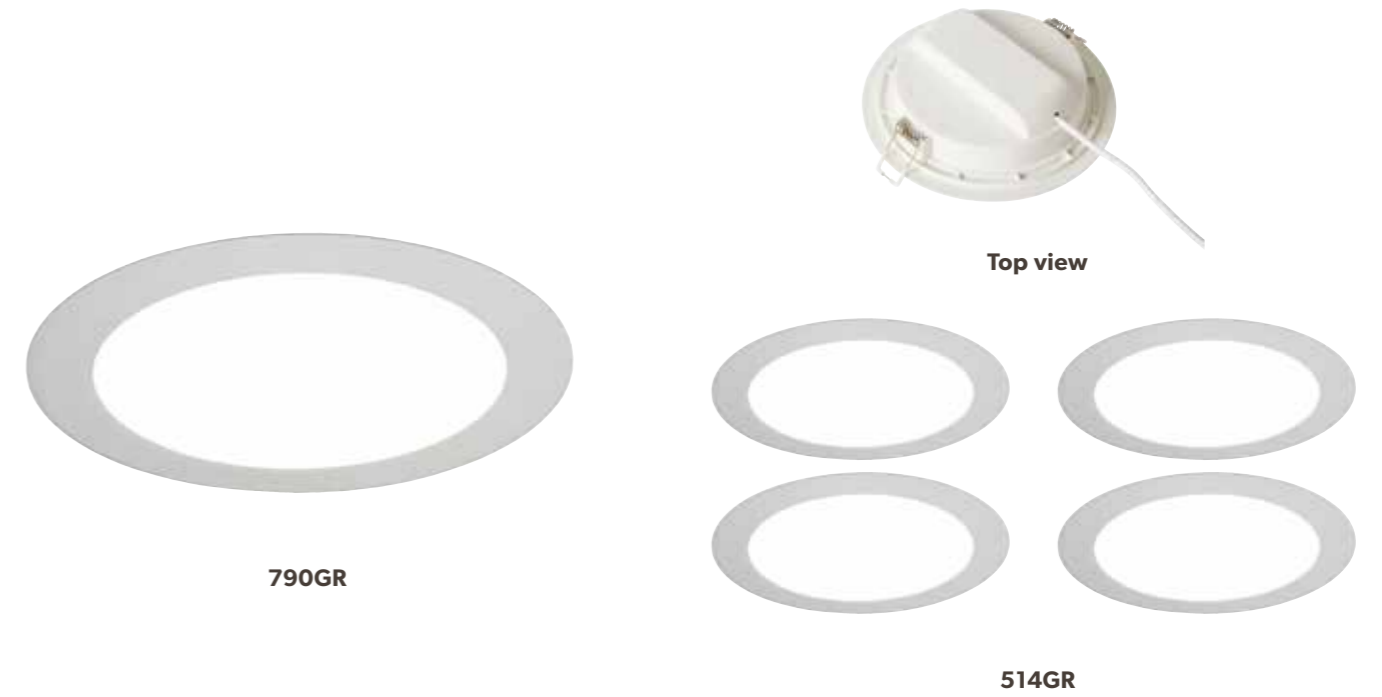

LED Slim Downlight
Single and Trade Pack of 4

Suitable
for use in:

- Kitchen
- Bedroom
- Dining Room
- Office
- Hotel
- Restaurant

Features Compliance Specification

- Economic circular LED performance Downlight suitable for semi-commercial and residential applications.
- Low profile design with integral driver.
- Ideal for use in areas with shallow ceiling voids.
- Supplied pre-wired with 300mm of cable.
- -15°C to 45°C.
- LED Lifespan L70 25,000 hours.

SKU Code	Description	Wattage	Lumens	CCT	Input	Hertz	A	B	C
240GR	LED Slim Downlight - 4W Cool White	4W	400	4000K	220-240V	50-60Hz	90mm	75mm	33mm
776GR	LED Slim Downlight - 4W Warm White	4W	390	3000K	220-240V	50-60Hz	90mm	75mm	33mm
252GR	LED Slim Downlight - 8W Cool White	8W	800	4000K	220-240V	50-60Hz	115mm	100mm	34mm
927GR	LED Slim Downlight - 8W Warm White	8W	750	3000K	220-240V	50-60Hz	115mm	100mm	34mm
661GR	LED Slim Downlight 12W Cool White	12W	1300	4000K	220-240V	50-60Hz	140mm	125mm	38mm
711GC	LED Slim Downlight 12W Warm White	12W	1200	3000K	220-240V	50-60Hz	140mm	125mm	38mm
115GR	LED Slim Downlight - 4W Cool White Trade Pack of 4	4W	400	4000K	220-240V	50-60Hz	90mm	75mm	33mm
875GR	LED Slim Downlight - 4W Warm White Trade Pack of 4	4W	390	3000K	220-240V	50-60Hz	90mm	75mm	33mm
306GG	LED Slim Downlight - 8W Cool White Trade Pack of 4	8W	800	4000K	220-240V	50-60Hz	115mm	100mm	34mm
107GR	LED Slim Downlight - 8W Warm White Trade Pack of 4	8W	850	3000K	220-240V	50-60Hz	115mm	100mm	34mm
447GR	LED Slim Downlight - 12W Cool White Trade Pack of 4	12W	1300	4000K	220-240V	50-60Hz	140mm	125mm	38mm
177GR	LED Slim Downlight - 12W Warm White Trade Pack of 4	12W	1200	3000K	220-240V	50-60Hz	140mm	125mm	38mm

* This is an manufacturer's extended warranty that requires registration. Please register at 4liteuk.com/warranty

Features Compliance Specification

- Economic circular LED performance Downlight suitable for semi-commercial and residential applications.
- Low profile design with integral driver.
- Ideal for use in areas with shallow ceiling voids.
- Supplied pre-wired with 300mm of cable.
- -15°C to 45°C.
- LED Lifespan L70 54,000 hours.