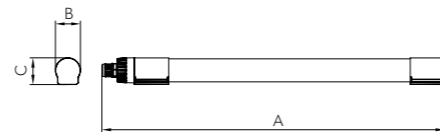

SKU Code	Description	Wattage	Lumens	CCT	Input	Hertz	L	W	H
954GR	LED Non-corrosive IP65 600mm 3000K	13W	1600	3000K	220-240V	50-60Hz	600mm	44mm	47mm
481GR	LED Non-corrosive IP65 600mm 4000K	13W	1700	4000K	220-240V	50-60Hz	600mm	44mm	47mm
906GR	LED Non-corrosive IP65 1200mm 4000K	25W	3100	4000K	220-240V	50-60Hz	1170mm	44mm	47mm
380GR	LED Non-corrosive IP65 1200mm 3000K	25W	3000	3000K	220-240V	50-60Hz	1170mm	44mm	47mm
116GC	LED Non-corrosive IP65 1500mm 4000K	32W	4400	4000K	220-240V	50-60Hz	1470mm	44mm	47mm
195GR	LED Non-corrosive IP65 1500mm 3000K	32W	4200	3000K	220-240V	50-60Hz	1470mm	44mm	47mm
211GR	LED Non-corrosive IP65 600mm 4000K Trade Pack of 4	13W	1600	3000K	220-240V	50-60Hz	600mm	44mm	47mm
207GR	LED Non-corrosive IP65 600mm 3000K Trade Pack of 4	13W	1700	4000K	220-240V	50-60Hz	600mm	44mm	47mm
148GR	LED Non-corrosive IP65 1200mm 4000K Trade Pack of 4	25W	3100	4000K	220-240V	50-60Hz	1170mm	44mm	47mm
569GR	LED Non-corrosive IP65 1200mm 3000K Trade Pack of 4	25W	3000	3000K	220-240V	50-60Hz	1170mm	44mm	47mm
407GR	LED Non-corrosive IP65 1500mm 4000K Trade Pack of 4	32W	4400	4000K	220-240V	50-60Hz	1470mm	44mm	47mm
365GR	LED Non-corrosive IP65 1500mm 3000K Trade Pack of 4	32W	4200	3000K	220-240V	50-60Hz	1470mm	44mm	47mm

* This is a manufacturer's extended warranty that requires registration. Please register at 4liteuk.com/warranty