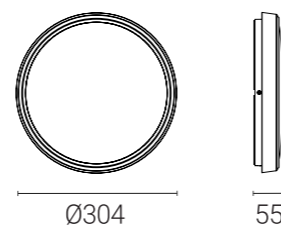

Emergency and Microwave sensor options available

LED CCT Ceiling/Wall Light Matt White

Suitable for use in:

- Bathroom
- Corridor
- Stairwells
- Hotels

Features

Compliance

Specification

- Ultra slim modern polycarbonate ceiling/wall light.
- Matt white or chrome trim finish.
- CCT selectable between 3000K and 4000K.
- Rear fixing bracket and terminal housing for ease of installation.
- Non-dimmable.
- Lifespan L70 54,000 hours.

SKU Code	Description	Wattage	Lumens	CCT	Input	Hertz
740KK	LED CCT Ceiling/Wall Light Matt White	18W	1800	3000-4000K	220-240V	50-60Hz
713KK	LED CCT Ceiling/Wall Light Matt White Microwave Sensor	18W	1800	3000-4000K	220-240V	50-60Hz
266RR	LED CCT Ceiling/Wall Light Matt White Emergency	18W	1800	3000-4000K	220-240V	50-60Hz

* This is an manufacturer's extended warranty that requires registration. Please register at 4liteuk.com/warranty

Emergency and Microwave sensor options available

LED CCT Ceiling/Wall Light Chrome

Suitable for use in:

- Bathroom
- Corridor
- Stairwells
- Hotels

Features

Compliance

Specification

- Ultra slim modern polycarbonate ceiling/wall light.
- Matt white or chrome trim finish.
- CCT selectable between 3000K and 4000K.
- Rear fixing bracket and terminal housing for ease of installation.
- Non-dimmable.
- Lifespan L70 54,000 hours.

SKU Code	Description	Wattage	Lumens	CCT	Input	Hertz
910KK	LED CCT Ceiling/Wall Light Chrome	18W	1800	3000-4000K	220-240V	50-60Hz
398KK	LED CCT Ceiling/Wall Light Chrome Microwave Sensor	18W	1800	3000-4000K	220-240V	50-60Hz
727RR	LED CCT Ceiling/Wall Light Chrome Emergency	18W	1800	3000-4000K	220-240V	50-60Hz

* This is an manufacturer's extended warranty that requires registration. Please register at 4liteuk.com/warranty