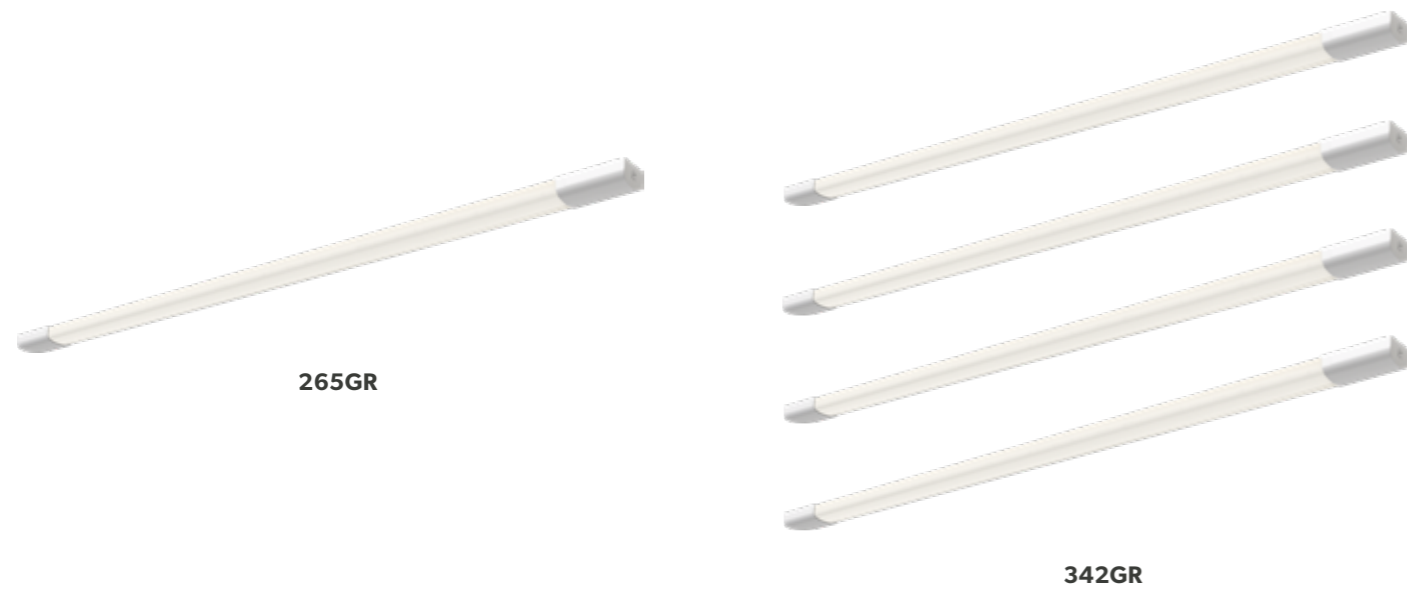

LED CCT Batten
Single and Trade Pack of 4

Suitable
for use in:

- Utility rooms
- Garages
- Schools
- Corridors