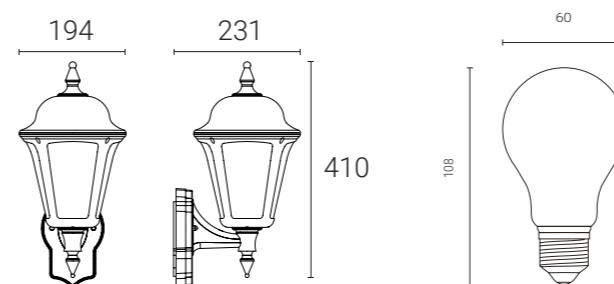

* This is an manufacturer's extended warranty that requires registration. Please register at 4liteuk.com/warranty