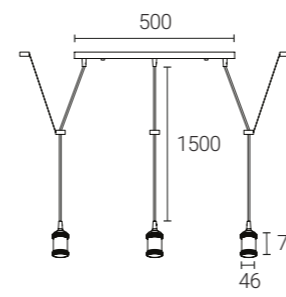

Decorative 3-way Circular Ceiling Pendant
Antique Brass

Suitable
for use in:

- Kitchen
- Bedroom
- Dining Room
- Bar
- Hotel
- Restaurant

Features Compliance Specification

- Circular ceiling pendant in antique brass finish.
- Fully adjustable 2m fabric cable.
- Suitable for use with E27 lamps.
- Perfect for use in kitchen areas and living spaces.

SKU Code	Description
704TV	3 Circle Pendant - Antique Brass

* This is an manufacturer's extended warranty that requires registration. Please register at 4liteuk.com/warranty

Decorative 3-way Bar Ceiling Pendant
Blackened Silver

Suitable
for use in:

- Kitchen
- Bedroom
- Dining Room
- Bar
- Hotel
- Restaurant

Features Compliance Specification

- Bar triple pendant in blackened silver finish.
- Fully adjustable 2m fabric cable.
- Suitable for use with E27 lamps.
- Perfect for use in kitchen areas and living spaces.

SKU Code	Description
801TV	3 Bar Pendant - Blackened Silver

* This is an manufacturer's extended warranty that requires registration. Please register at 4liteuk.com/warranty