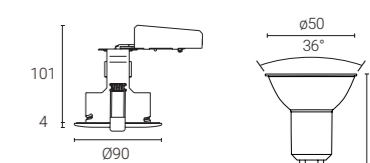

### Smart LED Fire Rated Downlight IP65 GU10

Single Pack and Trade Packs of 2 and 6

Suitable for use in:

- Kitchen
- Bedroom
- Dining Room
- Office
- Hotel
- Restaurant

Features

Compliance

Specification

- Compact IP65 fire rated Downlight for shallow ceiling spaces.
- Twistlock lamp retaining ring for ease of lamp replacement.
- Rubber coated spring clips for ease of installation and ceiling protection.
- Fully tested for 30,60 and 90 minutes to meet Part B of Building regulations
- Supplied with smart GU10 LED lamp Wi-Fi & Bluetooth, tuneable white and dimmable.
- Wi-Fi & Bluetooth - works with a standard Wi-Fi router.
- Control your lights wirelessly and remotely with the WiZ App.
- Can be controlled via the WiZ App and voice controlled smart devices: Hey Google, Alexa, Siri, Samsung SmartThings.
- IFTTT compatible.
- LED lamp 4.9W - equivalent to 50W.
- LED Lifespan L70 15,000 hours.