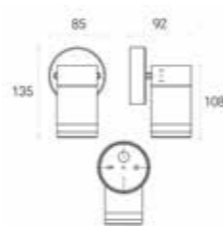

* This is an manufacturer's extended warranty that requires registration. Please register at 4liteuk.com/warranty