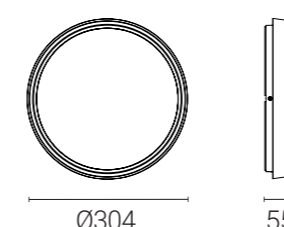

252PV

Smart LED Ceiling/Wall Light Matt White

Suitable
for use in:

- Bathroom
- Corridor
- Stairwells
- Hotels

Features

Compliance

Specification

- Smart ultra slim ceiling/wall light.
- Wi-Fi & Bluetooth - works with a standard Wi-Fi router.
- Controlled via smartphone, tablet, smart sensors, smart remotes or voice control.
- Works with Alexa, Hey Google, Apple Siri, Samsung SmartThings.
- IFTTT compatible.
- Rear fixing bracket and terminal housing for ease of installation.
- LED lifespan L70 54,000 hours.

SKU Code	Description	Wattage	Lumens	CCT	Input	Hertz
252PV	Smart LED Ceiling/Wall Light Matt White	11W	1160	2700-6500K	220-240V	50-60Hz

* This is an manufacturer's extended warranty that requires registration. Please register at 4liteuk.com/warranty

331PV

Smart LED Ceiling/Wall Light Chrome

Suitable
for use in:

- Bathroom
- Corridor
- Stairwells
- Hotels

Features

Compliance

Specification

- Smart ultra slim ceiling/wall light.
- Wi-Fi & Bluetooth - works with a standard Wi-Fi router.
- Controlled via smartphone, tablet, smart sensors, smart remotes or voice control.
- Works with Alexa, Hey Google, Apple Siri, Samsung SmartThings.
- IFTTT compatible.
- Rear fixing bracket and terminal housing for ease of installation.
- LED lifespan L70 54,000 hours.

SKU Code	Description	Wattage	Lumens	CCT	Input	Hertz
331PV	Smart LED Ceiling/Wall Light Chrome	11W	1160	2700-6500K	220-240V	50-60Hz

* This is an manufacturer's extended warranty that requires registration. Please register at 4liteuk.com/warranty