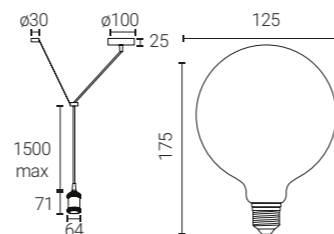

Supplied with Smart G125 LED filament lamp

Smart LED Circular Ceiling Pendant
Blackened Silver with Amber G125 Filament

Suitable
for use in:

- Kitchen
- Bedroom
- Dining Room
- Bar
- Hotel
- Restaurant

Features

Compliance

Specification

- Decorative vintage pendant design in blackened silver finish with tuneable and dimmable filament G125 lamp.
- Supplied with G125 LED amber coated filament lamp and suspension accessory.
- Wi-Fi - works with a standard Wi-Fi router.
- 2m adjustable cable length allowing for a varied installation height.
- Control your lights wirelessly and remotely with the WIZ App.
- Can be controlled via the WIZ App and voice controlled smart devices: Hey Google, Alexa, Siri, Samsung SmartThings.
- IFTTT compatible.
- LED lamp 7W - equivalent to 50W.
- LED Lifespan L70 15,000 hours.

SKU Code	Description	Wattage	Lumens	CCT	Input	Hertz
980PH	Vintage Pendant inc. E27 G125 - Amber	7W	640	2700-4500K	50-60Hz	220-240V

* This is an manufacturer's extended warranty that requires registration. Please register at 4liteuk.com/warranty

Supplied with Smart ST64 LED filament lamp

Smart LED Circular Ceiling Pendant
Blackened Silver with Amber ST64 Filament

Suitable
for use in:

- Kitchen
- Bedroom
- Dining Room
- Bar
- Boutique Hotel
- Restaurant

Features

Compliance

Specification