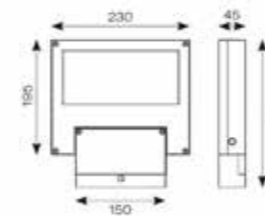

* This is an manufacturer's extended warranty that requires registration. Please register at 4liteuk.com/warranty