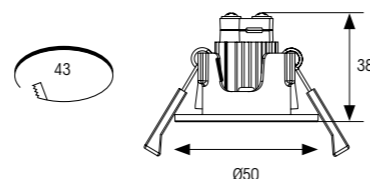

* This is an manufacturer's extended warranty that requires registration. Please register at 4liteuk.com/warranty