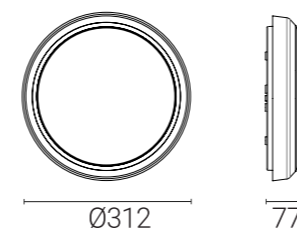

Smart LED Circular Surface
CCT Ceiling/Wall Light White

Suitable
for use in:

- Bathroom
- Corridor
- Stairwells
- Hotels

Features

- Smart slim ceiling/wall light with contemporary aesthetic.
- Wi-Fi & Bluetooth - works with a standard Wi-Fi router.
- Controlled via smartphone, tablet, smart sensors, smart remotes or voice control.
- Works with Alexa, Hey Google, Apple Siri, Samsung SmartThings.
- IFTTT compatible.
- All polycarbonate construction with opal diffuser.
- Matt white, chrome or graphite trim finish.
- Full IP65 ingress protection rating allows a multitude of installation options.
- LED lifespan L70 36,000 hours.

SKU Code	Description	Wattage	Lumens	CCT	Input	Hertz
470KK	Smart LED Circular Surface White	11W	1160	2700-6500K	220-240V	50-60Hz

* This is an manufacturer's extended warranty that requires registration. Please register at 4liteuk.com/warranty

Smart LED Circular Surface
CCT Ceiling/Wall Light Chrome

Suitable
for use in:

- Bathroom
- Corridor
- Stairwells
- Hotels

Features

- Smart slim ceiling/wall light with contemporary aesthetic.
- Wi-Fi & Bluetooth - works with a standard Wi-Fi router.
- Controlled via smartphone, tablet, smart sensors, smart remotes or voice control.
- Works with Alexa, Hey Google, Apple Siri, Samsung SmartThings.
- IFTTT compatible.
- All polycarbonate construction with opal diffuser.
- Matt white, chrome or graphite trim finish.
- Full IP65 ingress protection rating allows a multitude of installation options.
- LED lifespan L70 36,000 hours.

SKU Code	Description	Wattage	Lumens	CCT	Input	Hertz
461KK	Smart LED Circular Surface Chrome	11W	1160	2700-6500K	220-240V	50-60Hz

* This is an manufacturer's extended warranty that requires registration. Please register at 4liteuk.com/warranty