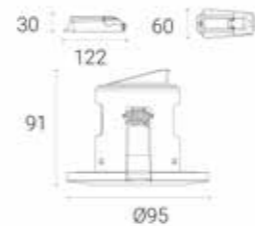

SKU Code	Description	Wattage	Lumens	CCT	Input	Hertz
231GR	Smart LED Fire Rated Downlight Pack of 6	9W	672	2700K	220-240V	50-60Hz
			674	3000K		
			682	4000K		
			670	6000K		

* This is an manufacturer's extended warranty that requires registration. Please register at 4liteuk.com/warranty