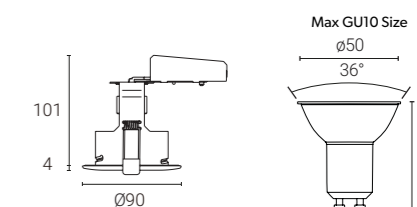

\* This is an manufacturer's extended warranty that requires registration. Please register at 4liteuk.com/warranty

Features Compliance Specification

- Compact fire rated Downlight for shallow ceiling spaces.
- Twistlock lamp retaining ring for ease of lamp replacement.
- Rubber coated spring clips for ease of installation and ceiling protection.
- Fully tested for 30,60 and 90 minutes to meet Part B of Building regulations
- Supplied with smart GU10 LED lamp Wi-Fi & Bluetooth, tuneable white and dimmable.
- Wi-Fi & Bluetooth - works with a standard Wi-Fi router.
- Control your lights wirelessly and remotely with the WiZ App.
- Can be controlled via the WiZ App and voice controlled smart devices: Hey Google, Alexa, Siri, Samsung SmartThings.
- IFTTT compatible.
- LED lamp 4.9W - equivalent to 50W.
- LED Lifespan L70 15,000 hours.