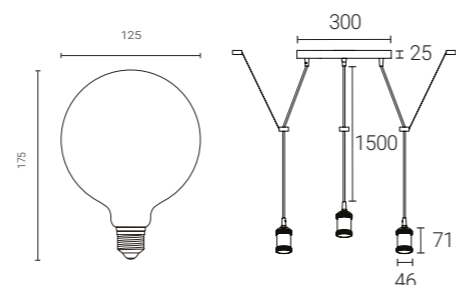

Supplied with 3x Smart G125 LED filament lamp

Smart LED 3-way Circular Ceiling Pendant Blackened Silver with G125 Filament

Suitable for use in:

- Kitchen
- Bedroom
- Dining Room
- Bar
- Boutique Hotel
- Restaurant

Features

Compliance

Specification

- Circular ceiling pendant in blackened silver finish.
- Supplied with 3 x G125 LED amber coated filament lamps and suspension accessory.
- Wi-Fi - works with a standard Wi-Fi router.
- 2m adjustable cable length allowing for a varied installation height.
- Control your lights wirelessly and remotely with the WIZ App.
- Can be controlled via the WIZ App and voice controlled smart devices: Hey Google, Alexa, Siri, Samsung SmartThings.
- IFTTT compatible.
- LED lamp 7W - equivalent to 54W.
- LED Lifespan 15,000 hours.

SKU Code	Description	Wattage	Lumens	CCT	Input	Hertz
921PH	3 Circular Pendant inc. 3 x E27 G125 - Amber	7W	640	2200-6500K	50-60Hz	220-240V

* This is an manufacturer's extended warranty that requires registration. Please register at 4liteuk.com/warranty

Supplied with 3x Smart G125 LED filament lamp

Smart LED 3-way Bar Ceiling Pendant Blackened Silver with Amber G125

Suitable for use in:

- Kitchen
- Bedroom
- Dining Room
- Bar
- Boutique Hotel
- Restaurant

Features

Compliance

Specification