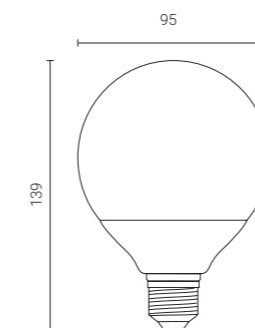

* This is an manufacturer's extended warranty that requires registration. Please register at 4liteuk.com/warranty