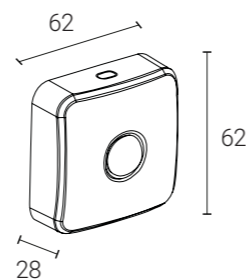

633PH

Smart Motion Indoor Sensor PIR

Suitable for use in: Doorways, Porch, Entrances

Features Compliance Specification

- **Battery operated.**
- **PIR sensing technology to detect motion.**
- **Communicates directly with all WiZ Connected luminaires.**
- **Compatible with the complete 4lite Connected by WiZ range.**
- **PIR activation range 3 metres.**

SKU Code	Description
633PH	Wi-Fi Smart Outdoor Sensor

* This is an manufacturer's extended warranty that requires registration. Please register at 4liteuk.com/warranty

296GC

Smart Motion Outdoor Sensor PIR

Suitable for use in: Doorways, Porch, Entrances

Features Compliance Specification

- **Battery operated.**
- **PIR sensing technology to detect motion.**
- **Communicates directly with all WiZ Connected luminaires.**
- **Compatible with the complete 4lite Connected by WiZ range.**
- **PIR activation range 3 metres.**

SKU Code	Description
296GC	Wi-Fi Smart Outdoor Sensor

* This is an manufacturer's extended warranty that requires registration. Please register at 4liteuk.com/warranty