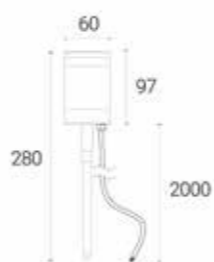

* This is an manufacturer's extended warranty that requires registration. Please register at 4liteuk.com/warranty