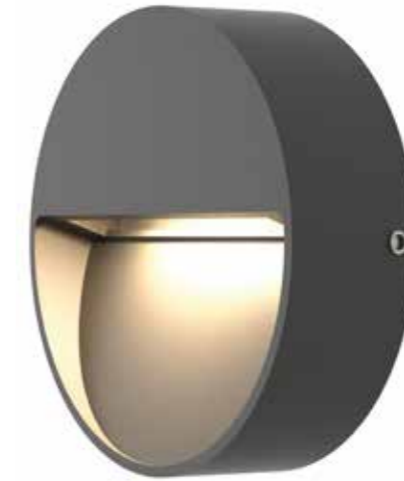

139TV

LED Low Level Surface Light

Suitable for use in: Home exterior Garden areas

Features

Compliance

Specification

- Slim surface mounted low level light.
- Die-cast aluminium construction with graphite paint finish
- Pre-wired for ease of installation
- LED Lifespan 50,000 hours.

SKU Code	Description	Wattage	Lumens	CCT	Input	Hertz
139TV	Outdoor Wall Light inc. A60 Smart Lamp	5W	130	4000K	220-240V	50-60Hz

* This is an manufacturer's extended warranty that requires registration. Please register at 4liteuk.com/warranty