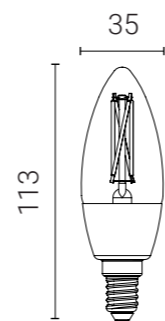

* This is an manufacturer's extended warranty that requires registration. Please register at 4liteuk.com/warranty