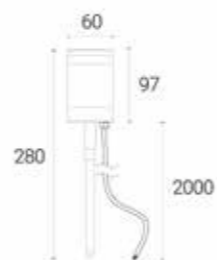

* This is an manufacturer's extended warranty that requires registration. Please register at 4liteuk.com/warranty