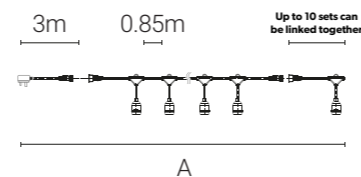

236PP & 719PP

895KK & 538KK

LED Festoon Lights

Suitable for use in: Garden areas, Pergola, Hospitality

LED Festoon Light Holders

Suitable for use in: Garden areas, Pergola, Hospitality

Features Compliance Specification

- Heavy duty festoon lights .
- Outstanding durability .
- Weather-proof materials for all year-round use.
- Available in 11.5m and 20m length. 1m distance between lamps.
- Comes complete with E27 Warm White LED lamps (2700K).
- Flexible mounting options, mount on a flat surface or suspend from above (hardware not provided).
- 236PP - 11.5m kit with 10 lamps (plus 2 spare), linkable up to 20 sets.
- 719PP - 20m with 20 lamps (plus 2 spare), linkable up to 10 sets.
- Plug to first lamp 3m.
- LED Lifespan L70 20,000 hours.

SKU Code	Description	Wattage	Lumens	CCT	Input	Hertz
236PP	Festoon Lighting Integrated LED 11.5M	20W	1650	2700K	220-240V	50-60Hz
719PP	Festoon Lighting Integrated LED 20M	40W	3300	2700K	220-240V	50-60Hz

* This is an manufacturer's extended warranty that requires registration. Please register at 4liteuk.com/warranty

Features Compliance Specification

Lamps not included

- Heavy duty festoon lights.
- Outstanding durability.
- Weather-proof materials for all year-round use.
- Available in 11.5m and 20m length. 1m distance between lamps.
- Flexible mounting options, mount on a flat surface or suspend from above (hardware not provided).

SKU Code	Description	Input	Hertz
895KK	Festoon Lighting E27 Lamp Holders 11.5M	220-240V	50-60Hz
538KK	Festoon Lighting E27 Lamp Holders 20M	220-240V	50-60Hz

* This is an manufacturer's extended warranty that requires registration. Please register at 4liteuk.com/warranty