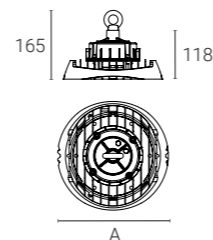

Emergency and Microwave sensor options available

LED High Bay 100W

Suitable for use in:

- Warehouse
- Factories
- Retail stores

Features Compliance Specification

- Robust low profile LED high bay.
- Die-cast powder coated body and heatsink provides excellent thermal management and enhances LED performance.
- IP65 ingress protection allows for a range of installations including factories and warehouses.
- Emergency and Microwave option for full control.
- Suitable for drop rod, jack chain and catenary wire .
- Pre-wired with 1M of H05RN-F cable for ease and speed of installation.
- Operating temperature -25°C to 40°C.
- LED lifespan L70 50,000 hours.

SKU Code	Description	Wattage	Lumens	CCT	Input	Hertz	A
736KK	LED High Bay	100W	15000	4000K	200-240V	50-60Hz	240mm
669RR	LED High Bay Emergency	100W	15000	4000K	200-240V	50-60Hz	240mm
371KK	LED High Bay Microwave Sensor	100W	15000	4000K	200-240V	50/60Hz	240mm
744RR	LED High Bay Emergency Microwave Sensor	100W	15000	4000K	200-240V	50-60Hz	240mm

Microwave Programmer - Available on request (contact sales@4lite.co.uk)
Code: 4L1/1209

* This is an manufacturer's extended warranty that requires registration. Please register at 4liteuk.com/warranty

Emergency and Microwave sensor options available

LED High Bay 150W

Suitable for use in:

- Warehouse
- Factories
- Retail stores

Features Compliance Specification