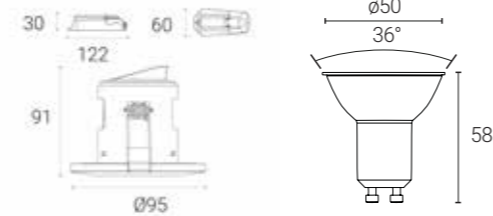

SKU Code	Description	Wattage	Lumens	CCT	Input	Hertz
863PV	Smart LED Fire Rated Downlight	9W	670	2700-6000K	220-240V	50-60Hz

* This is an manufacturer's extended warranty that requires registration. Please register at 4liteuk.com/warranty

Supplied with Smart LED GU10 Lamp x6