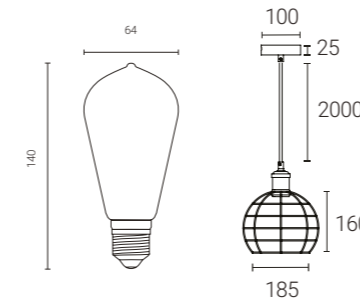

* This is an manufacturer's extended warranty that requires registration. Please register at 4liteuk.com/warranty