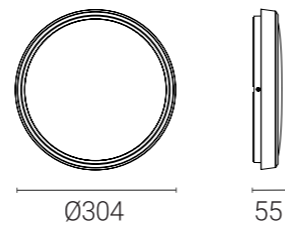

Smart LED Ceiling/Wall Light Matt White

Suitable
for use in:

- Bathroom
- Corridor
- Stairwells
- Hotels

Features

Compliance

Specification

- Smart ultra slim ceiling/wall light.
- Wi-Fi & Bluetooth - works with a standard Wi-Fi router.
- Controlled via smartphone, tablet, smart sensors, smart remotes or voice control.
- Works with Alexa, Hey Google, Apple Siri, Samsung SmartThings.
- IFTTT compatible.
- Rear fixing bracket and terminal housing for ease of installation.
- LED lifespan L70 54,000 hours.

SKU Code	Description	Wattage	Lumens	CCT	Input	Hertz
252PV	Smart LED CCT Ceiling/Wall Light Matt White	11W	1160	2700-6500K	220-240V	50-60Hz

* This is an manufacturer's extended warranty that requires registration. Please register at 4liteuk.com/warranty

Smart LED Ceiling/Wall Light Chrome

Suitable
for use in:

- Bathroom
- Corridor
- Stairwells
- Hotels

Features

Compliance

Specification

- Smart ultra slim ceiling/wall light.
- Wi-Fi & Bluetooth - works with a standard Wi-Fi router.
- Controlled via smartphone, tablet, smart sensors, smart remotes or voice control.
- Works with Alexa, Hey Google, Apple Siri, Samsung SmartThings.
- IFTTT compatible.
- Rear fixing bracket and terminal housing for ease of installation.
- LED lifespan L70 54,000 hours.

SKU Code	Description	Wattage	Lumens	CCT	Input	Hertz
331PV	Smart LED CCT Ceiling/Wall Light Chrome	11W	1160	2700-6500K	220-240V	50-60Hz

* This is an manufacturer's extended warranty that requires registration. Please register at 4liteuk.com/warranty