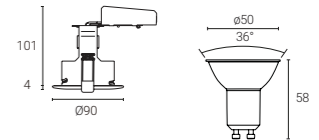

SKU Code	Description	Wattage	Lumens	Input	Hertz
348PG	WIZ LED F-R D-light IP20 GU10 Chrome WiFi/BLE	4.9W	350	220-240V	50-60Hz
588PG	WIZ LED F-R D-light IP20 GU10 M-White WiFi/BLE	4.9W	350	220-240V	50-60Hz
500PG	WIZ LED F-R D-light IP20 GU10 S-Chrome WiFi/BLE	4.9W	350	220-240V	50-60Hz
308GR	WIZ LED FRD Downlight IP20 Chrome Pack of 2	4.9W	350	220-240V	50-60Hz
753GR	WIZ LED FRD Downlight IP20 White Pack of 2	4.9W	350	220-240V	50-60Hz
673GR	WIZ LED FRD Downlight IP20 Satin Chrome Pack of 2	4.9W	350	220-240V	50-60Hz
937GR	WIZ LED FRD Downlight IP20 Chrome Pack of 6	4.9W	350	220-240V	50-60Hz
460GR	WIZ LED FRD Downlight IP20 White Pack of 6	4.9W	350	220-240V	50-60Hz
572GC	WIZ LED FRD Downlight IP20 Satin Chrome Pack of 6	4.9W	350	220-240V	50-60Hz

* This is an manufacturer's extended warranty that requires registration. Please register at 4liteuk.com/warranty