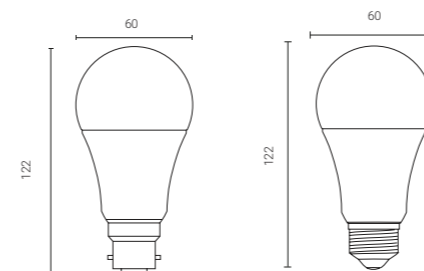

* This is a manufacturer's extended warranty that requires registration. Please register at 4liteuk.com/warranty